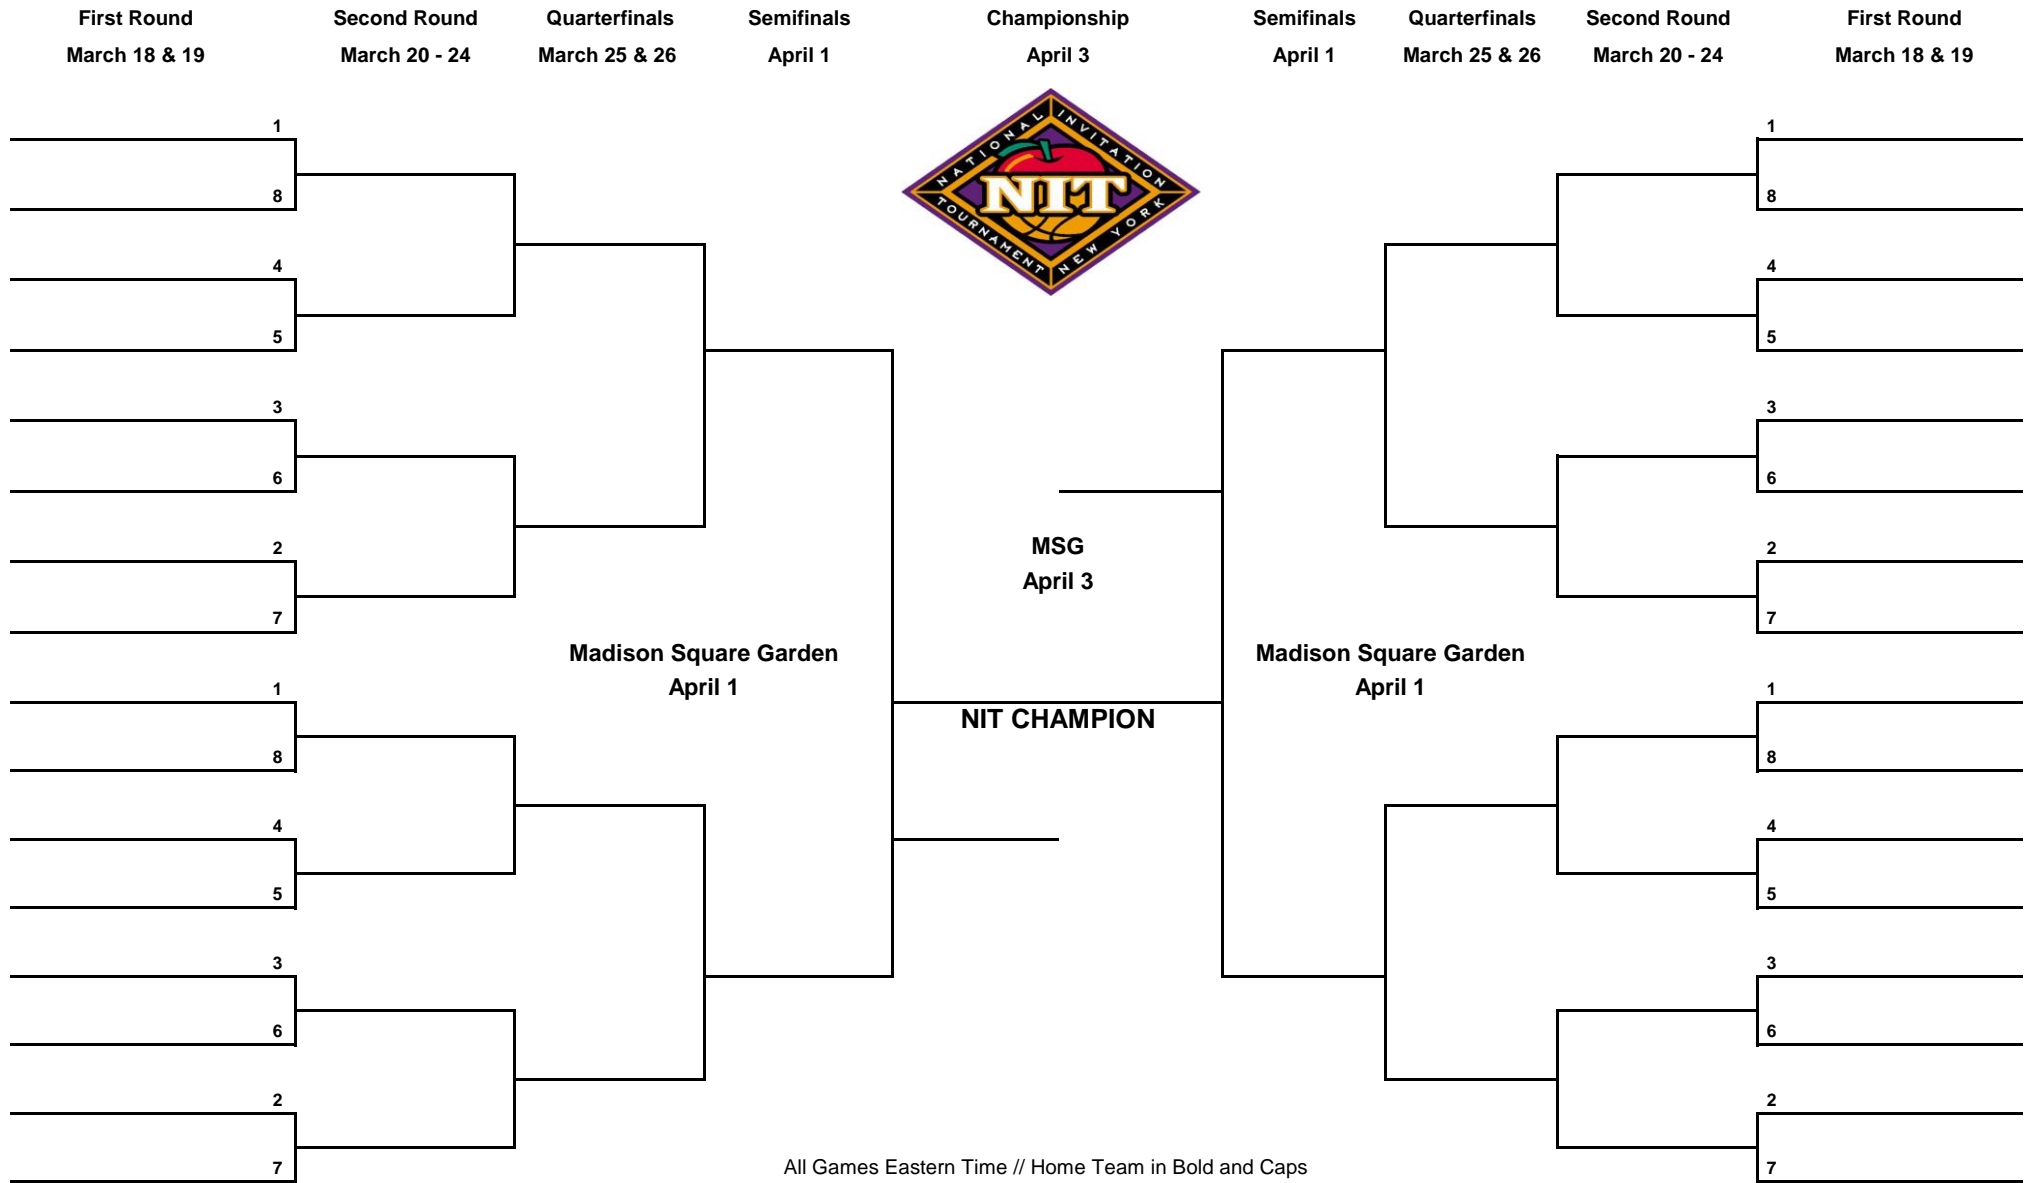

2014 NATIONAL INVITATION TOURNAMENT®

MSG
April 3

NIT CHAMPION

Madison Square Garden
April 1

Madison Square Garden
April 1

All Games Eastern Time // Home Team in Bold and Caps
*Automatic Qualifiers - Regular Season Conference Champions