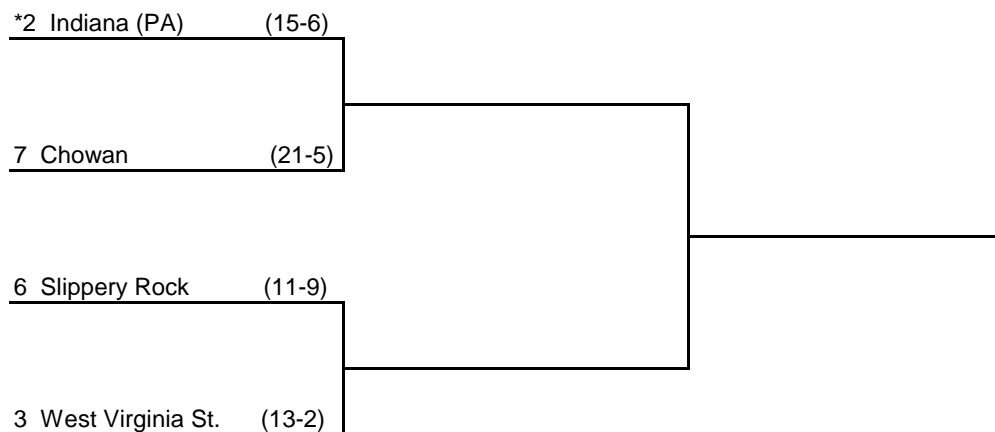

*Host Institution

©2014 National Collegiate Athletic Association. No commercial use without the NCAA's written permission.

The NCAA opposes all forms of sports wagering.