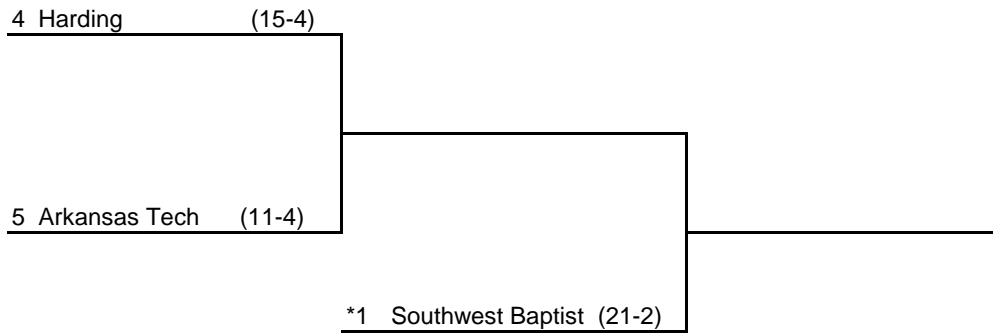

*Host Institution

©2014 National Collegiate Athletic Association. No commercial use without the NCAA's written permission.

The NCAA opposes all forms of sports wagering.