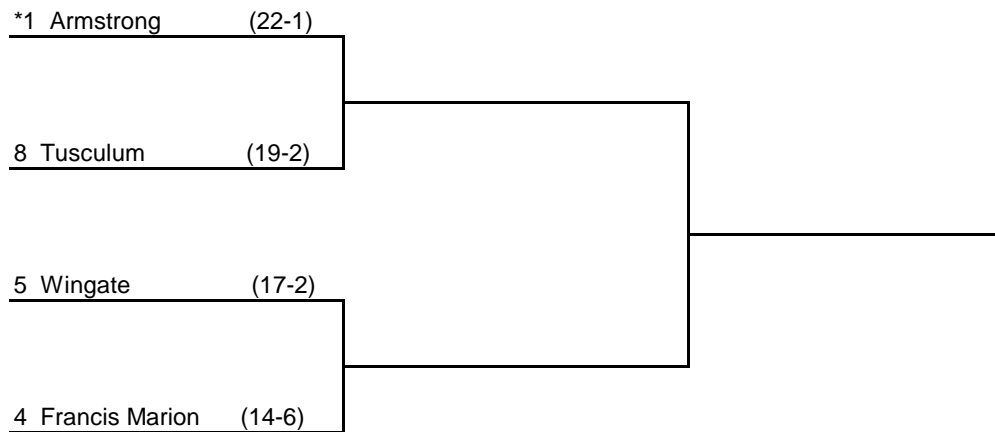

2014 NCAA Division II  
Women's Tennis  
**Four-Team**  
**Preliminary Round**  
May 3 (Midwestern) May 4 (St. Mary's)

South Central Region #1

Day One

Day Two

\* Host Institution

©2014 National Collegiate Athletic Association. No commercial use without the NCAA's written permission.

The NCAA opposes all forms of sports wagering.

2014 NCAA Division II  
Women's Tennis  
**Four-Team**  
**Preliminary Round**  
May 4 - 5

**Southeast Region #1**

**Day One**

**Day Two**

\* Host Institution