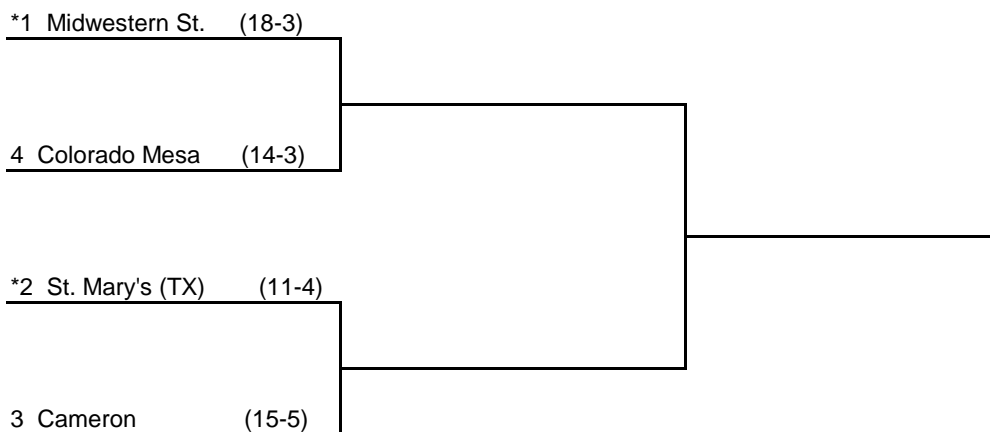

## South Region #2

Day One

Day Two

\* Host Institution

©2014 National Collegiate Athletic Association. No commercial use without the NCAA's written permission.

The NCAA opposes all forms of sports wagering.

2014 NCAA Division II  
Women's Tennis  
**Four-Team**  
**Preliminary Round**  
May 3 (Midwestern) May 4 (St. Mary's)

South Central Region #1

Day One

Day Two

\* Host Institution

©2014 National Collegiate Athletic Association. No commercial use without the NCAA's written permission.