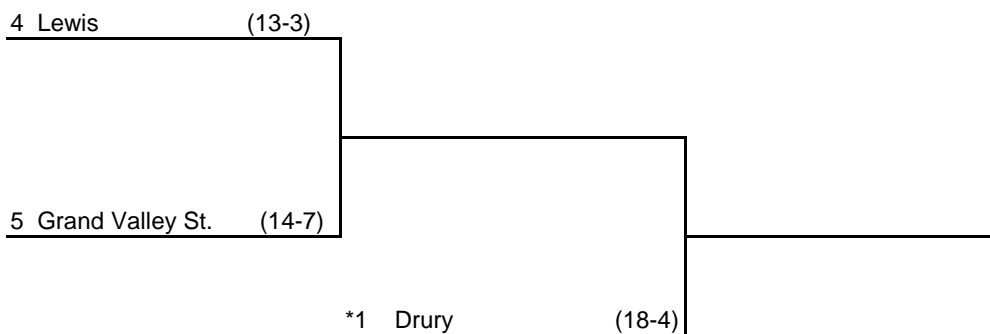

## East Region #1

Day One

Day Two

\*Host Institution

©2014 National Collegiate Athletic Association. No commercial use without the NCAA's written permission.

The NCAA opposes all forms of sports wagering.

**2014 NCAA Division II  
Women's Tennis  
Three-Team  
Preliminary Round  
May 5-6**

**East Region #2**

**Day One**

**Day Two**

\*Host Institution

©2014 National Collegiate Athletic Association. No commercial use without the NCAA's written permission.

The NCAA opposes all forms of sports wagering.

**2014 NCAA Division II  
Women's Tennis  
Three-Team  
Preliminary Round  
May 4 - 5**

**Midwest Region #1**

**Day One**

**Day Two**

\*Host Institution

©2014 National Collegiate Athletic Association. No commercial use without the NCAA's written permission.