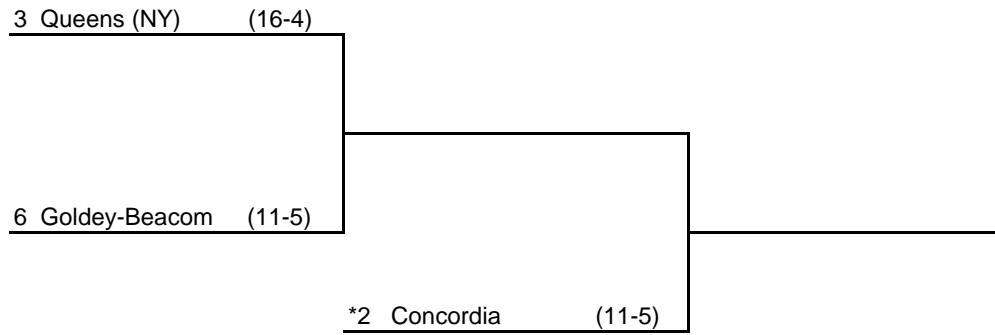

*Host Institution

©2014 National Collegiate Athletic Association. No commercial use without the NCAA's written permission.

The NCAA opposes all forms of sports wagering.