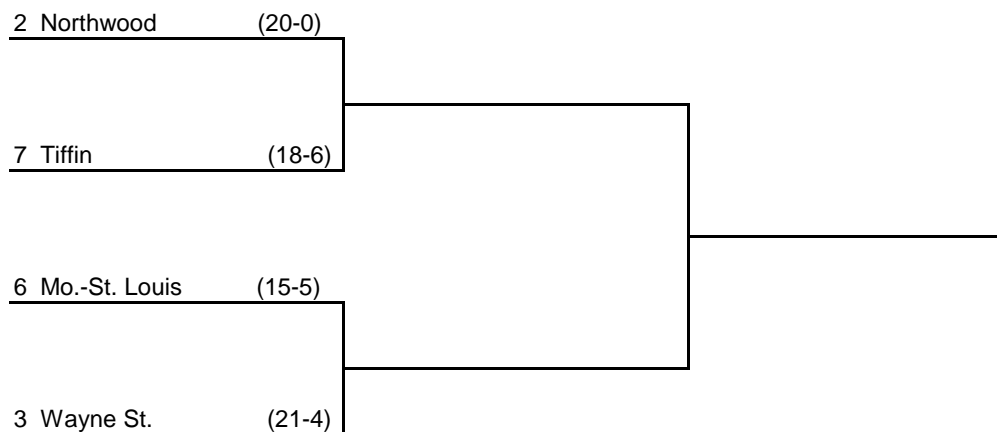

**2014 NCAA Division II  
Women's Tennis  
Three-Team  
Preliminary Round  
May 4 - 5**

**Midwest Region #1**

**Day One**

**Day Two**

\*Host Institution

©2014 National Collegiate Athletic Association. No commercial use without the NCAA's written permission.

The NCAA opposes all forms of sports wagering.

**2014 NCAA Division II  
Women's Tennis  
Four-Team  
Preliminary Round  
May 5 - 6**

**Midwest Region #2**

**Day One**

**Day Two**

\* Host Institution

©2014 National Collegiate Athletic Association. No commercial use without the NCAA's written permission.