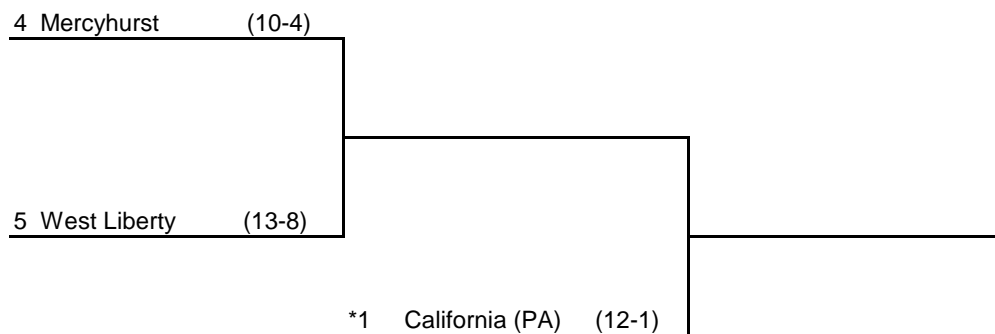

**2014 NCAA Division II  
Women's Tennis  
Three-Team  
Preliminary Round  
May 3 - 4**

**Atlantic Region #1**

**Day One**

**Day Two**

\*Host Institution

©2014 National Collegiate Athletic Association. No commercial use without the NCAA's written permission.