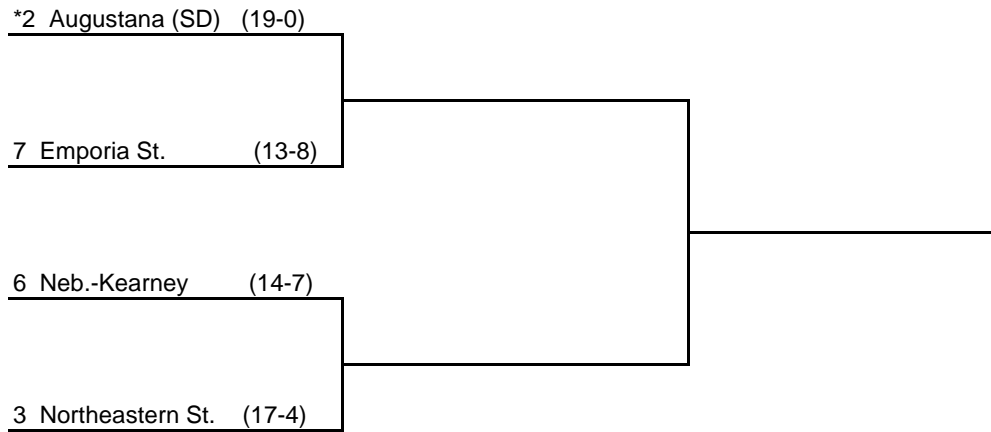

## Atlantic Region #2

Day One

Day Two

\*Host Institution

©2014 National Collegiate Athletic Association. No commercial use without the NCAA's written permission.

The NCAA opposes all forms of sports wagering.

2014 NCAA Division II  
Women's Tennis  
**Four-Team**  
**Preliminary Round**  
May 3 - 4

Central Region #2

Day One

Day Two

\*Host Institution

©2014 National Collegiate Athletic Association. No commercial use without the NCAA's written permission.