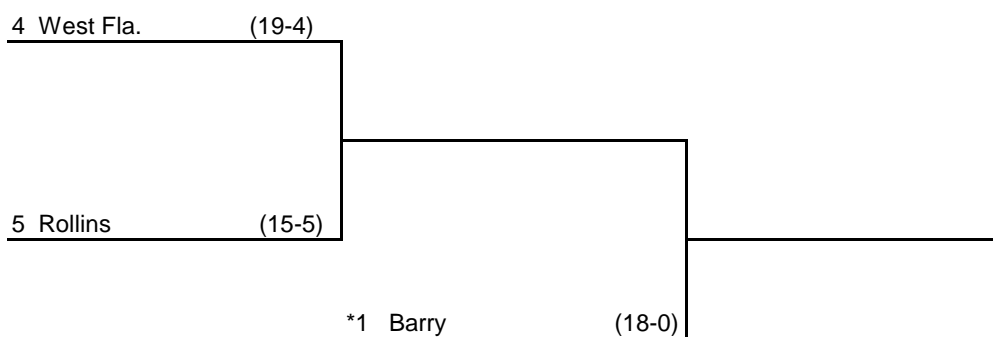

*Host Institution

©2014 National Collegiate Athletic Association. No commercial use without the NCAA's written permission.

The NCAA opposes all forms of sports wagering.