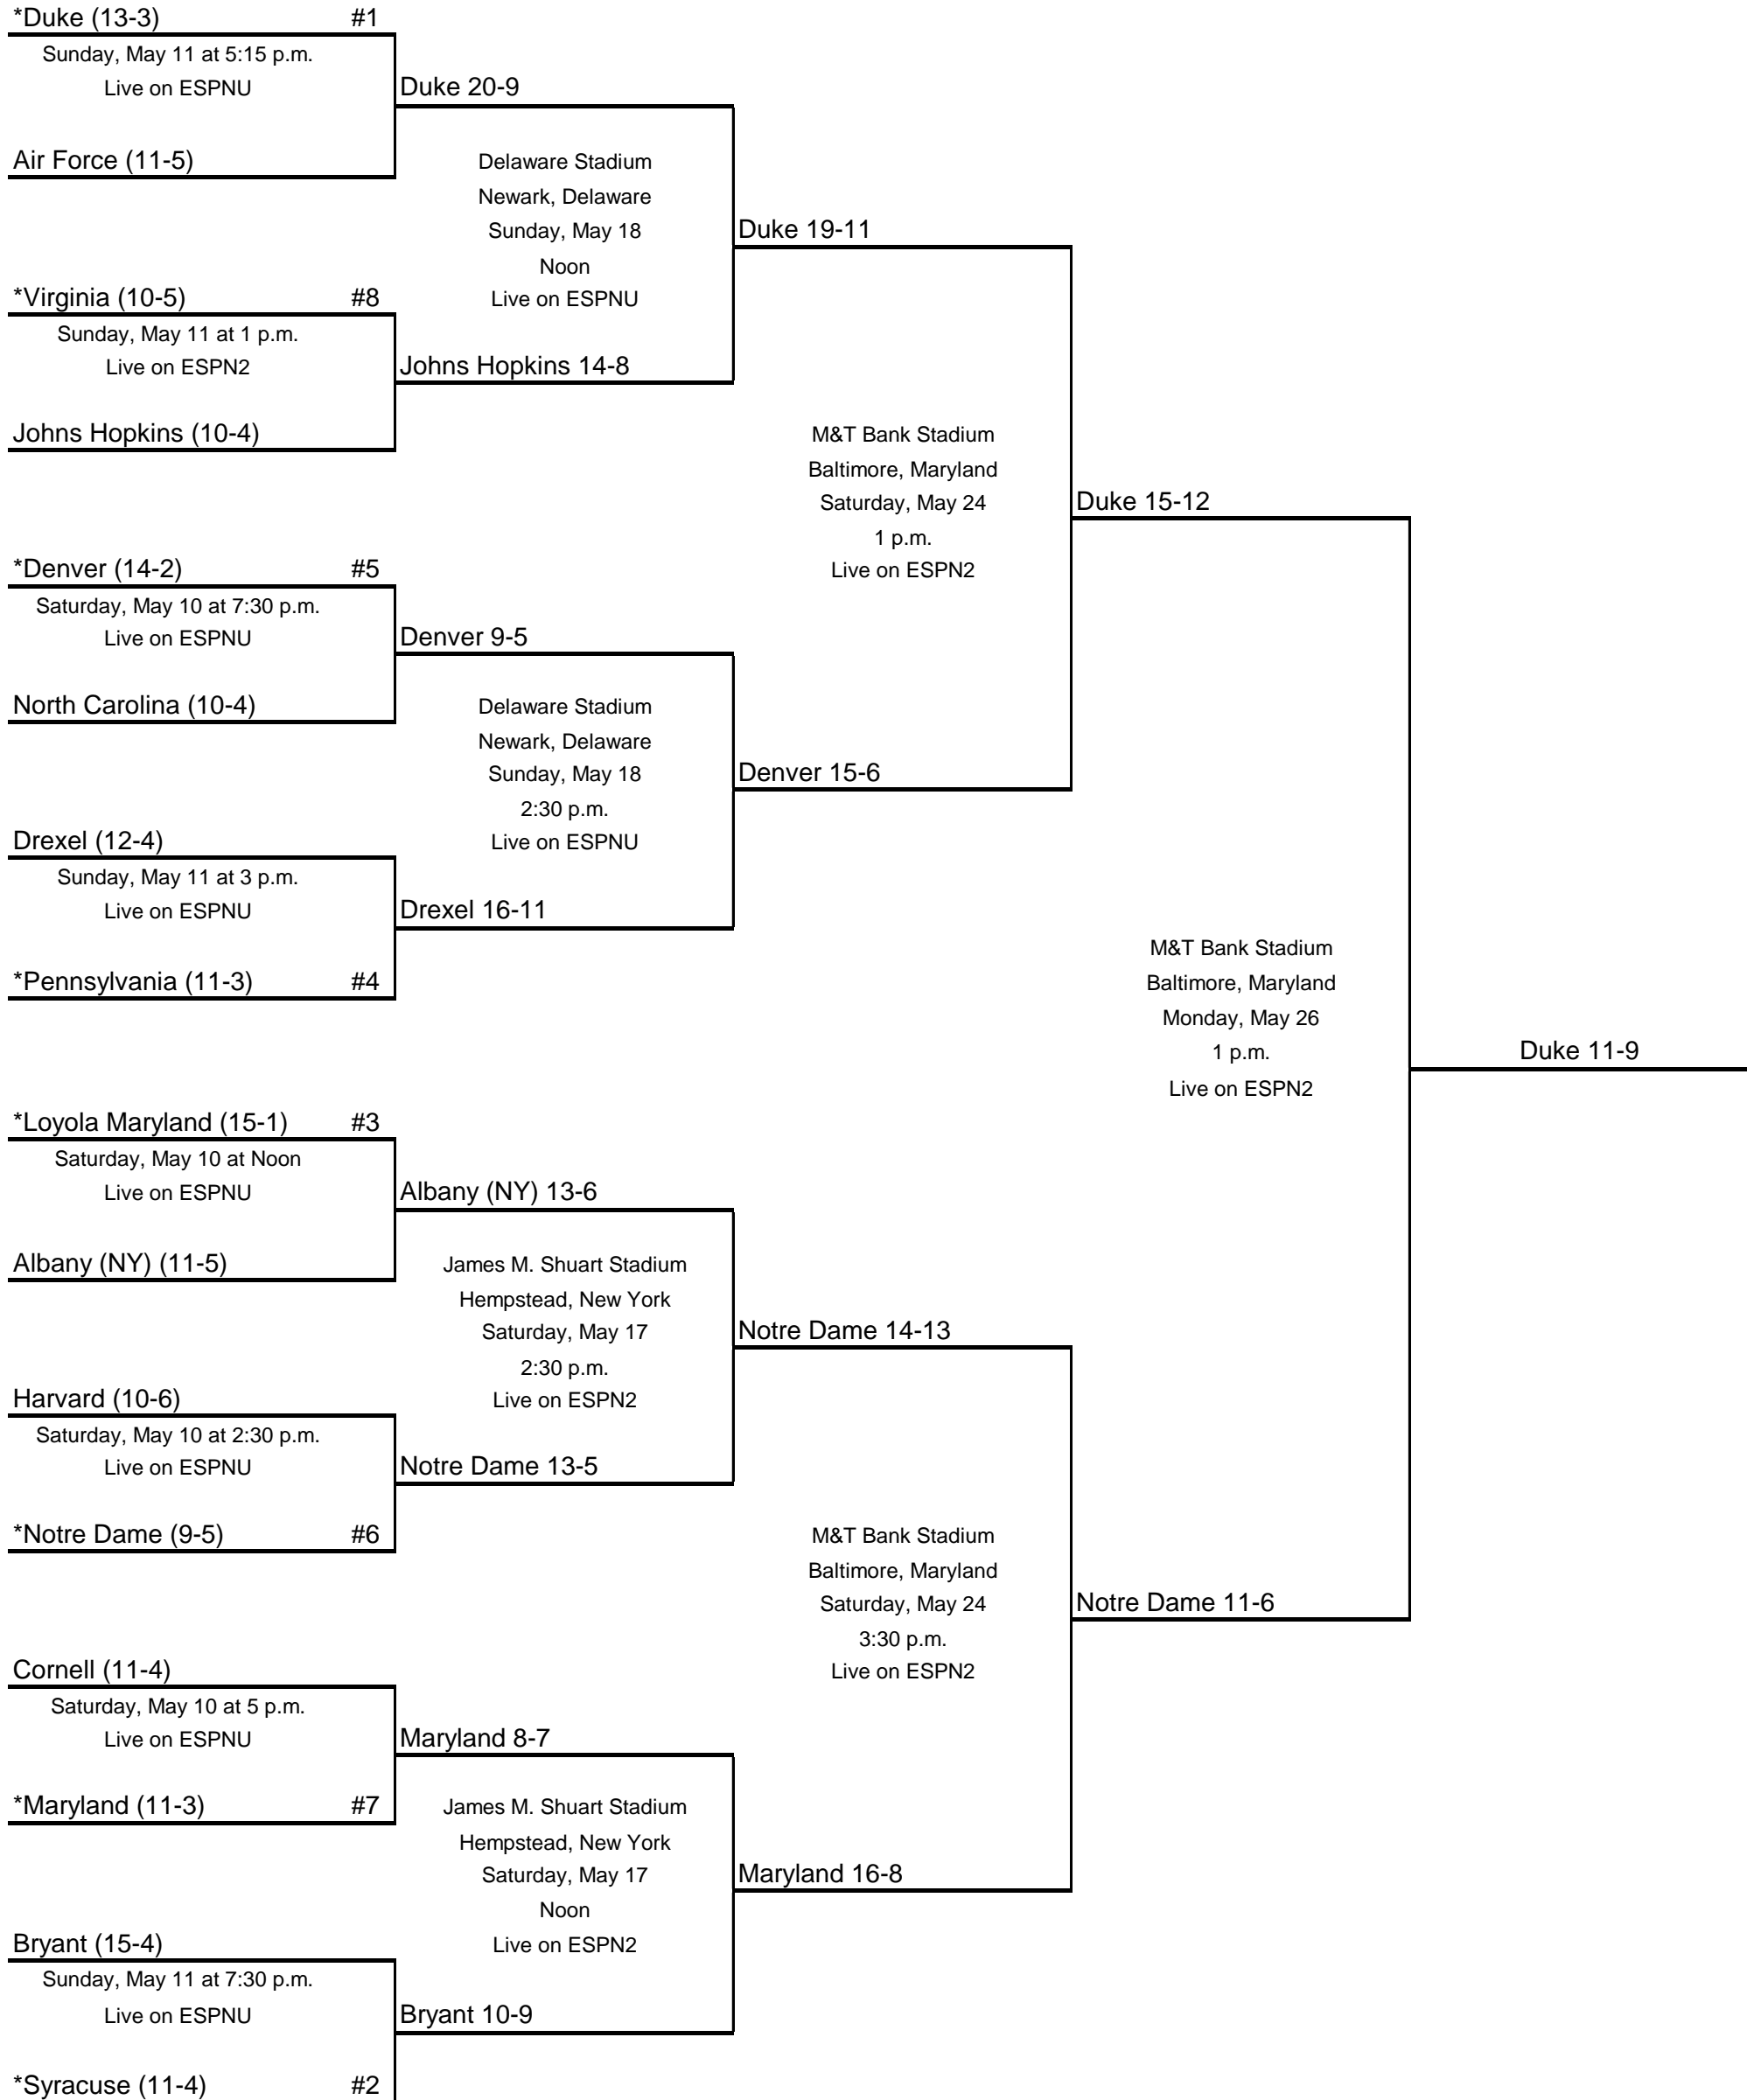

# 2014 NCAA Division I Men's LACROSSE CHAMPIONSHIP

**\*First Round**  
Saturday, May 10  
Sunday, May 11

**Quarterfinals**  
Saturday, May 17  
Sunday, May 18

**Semifinals**  
Saturday, May 24

**Final**  
Monday, May 26

\*\*Two play-in games played on campuses of participating institutions on Wednesday, May 7.

\*Eight first-round games played on campuses of participating institutions live on ESPNU or ESPN2 at Noon, 2:30, 5 or 7:30 p.m.

**All times are Eastern and are subject to change due to television scheduling.**