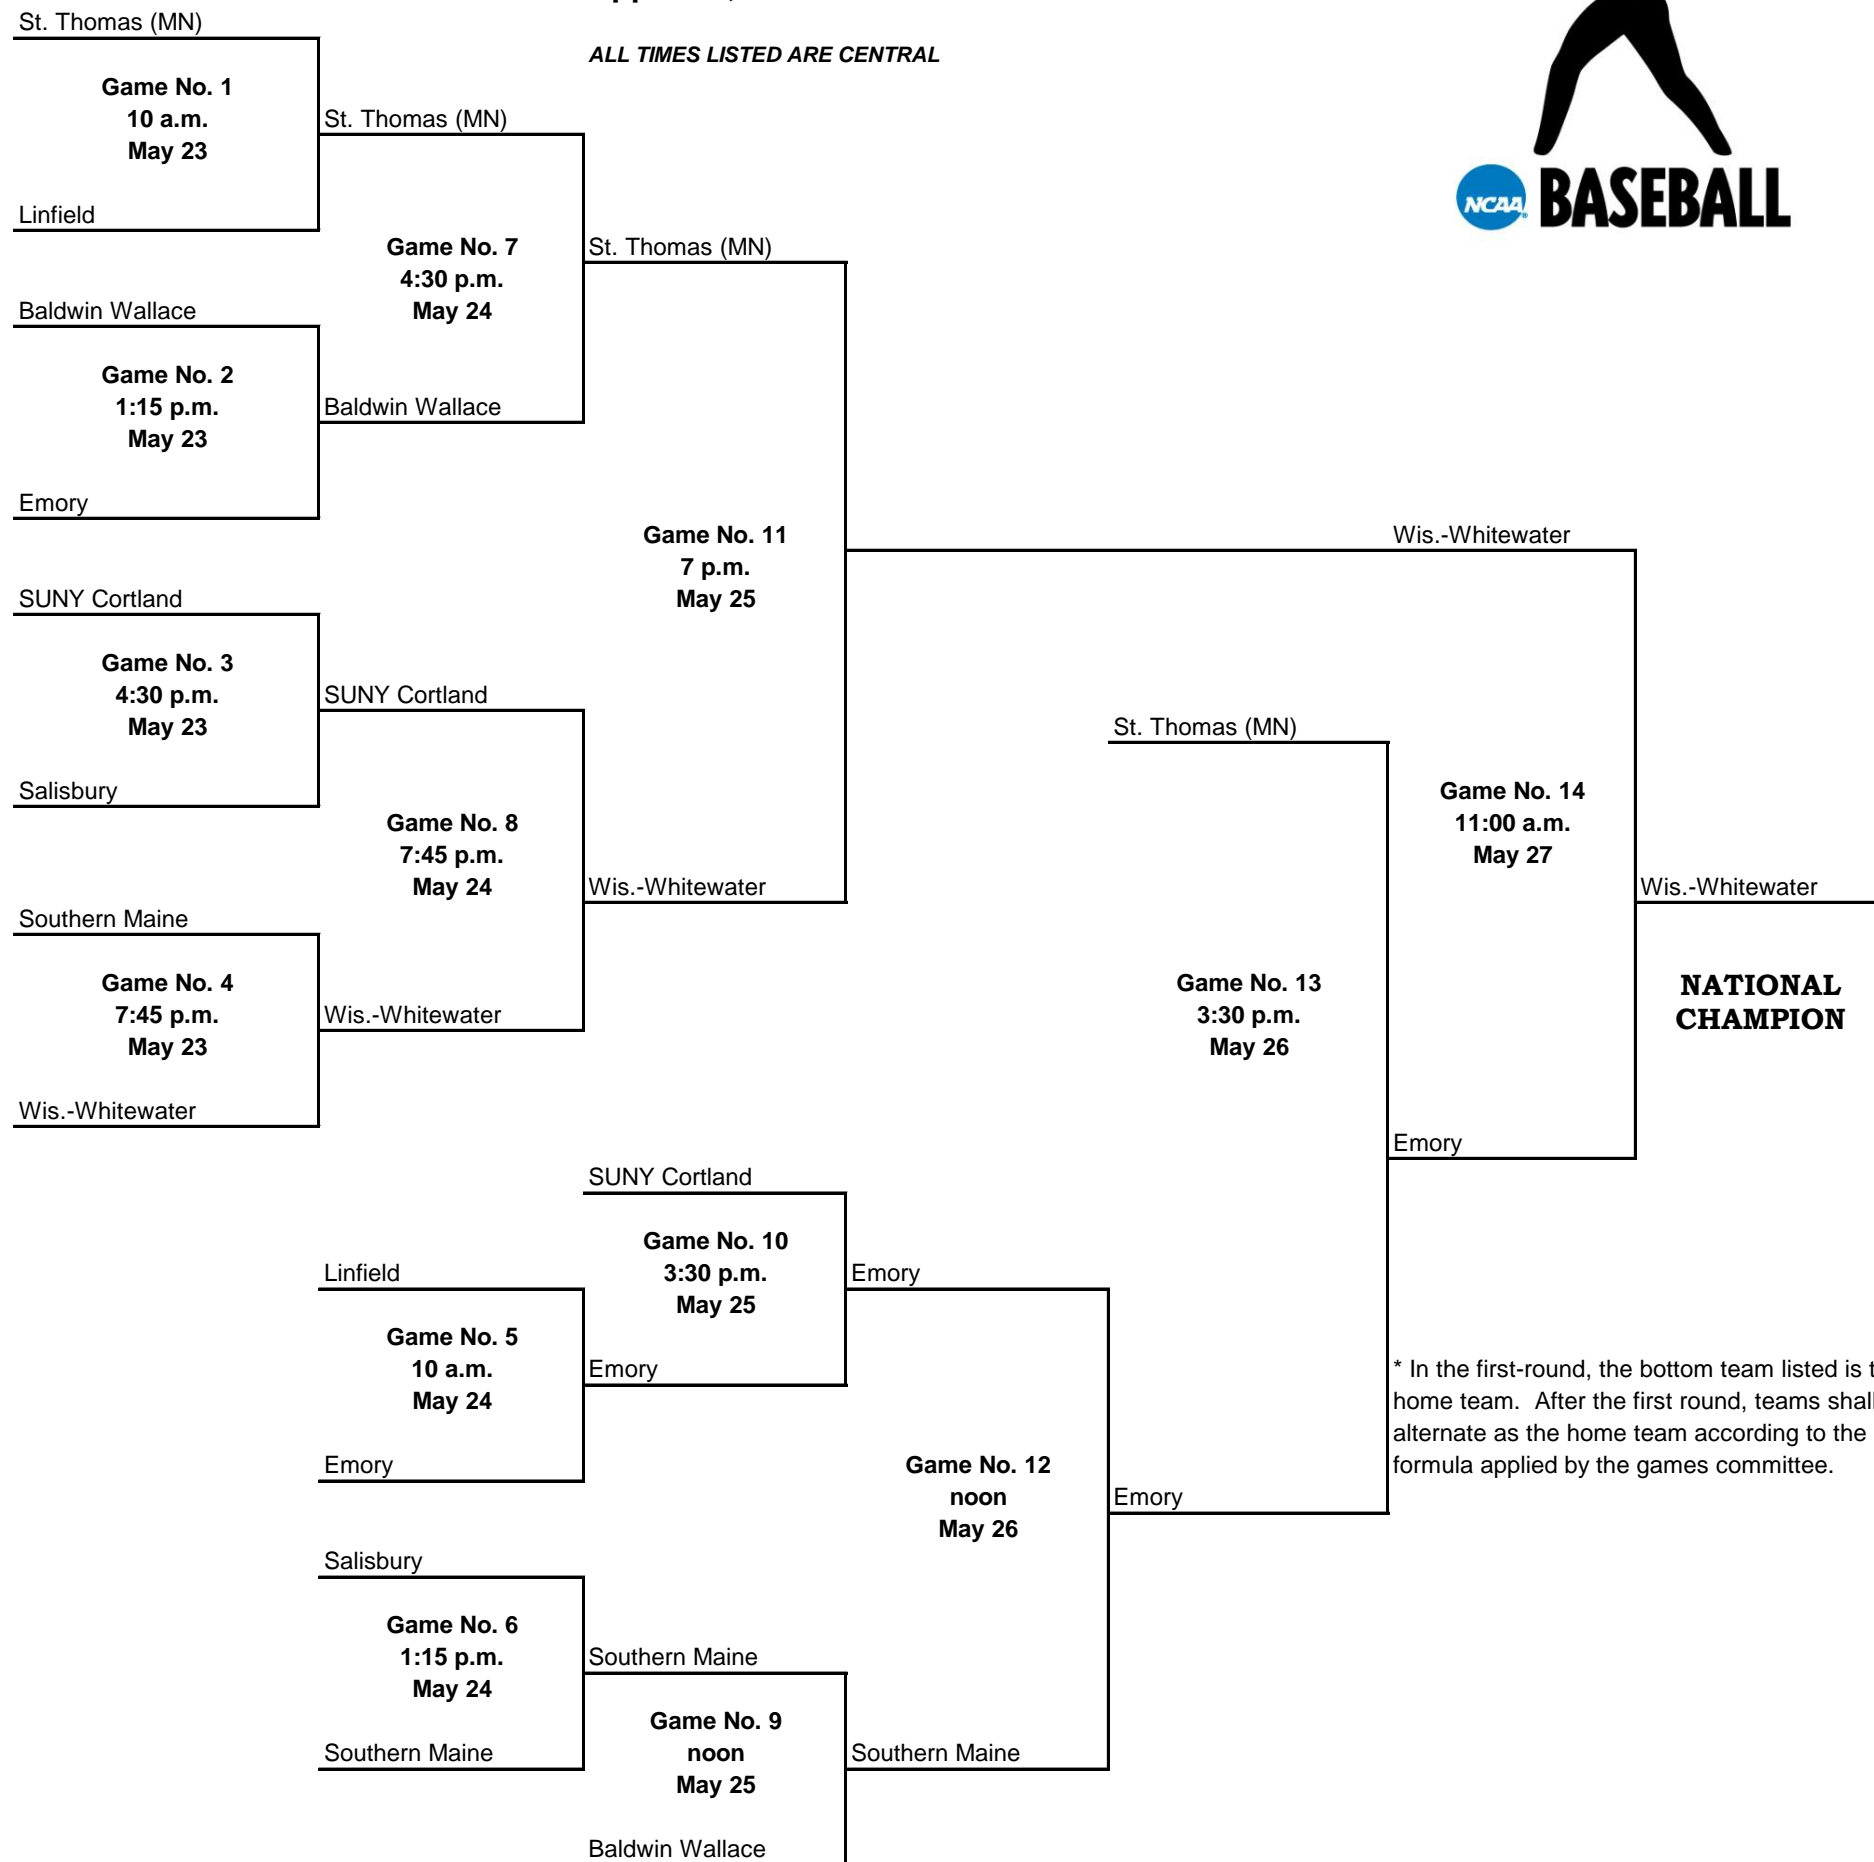

2014 Division III BASEBALL CHAMPIONSHIP

Fox Cities Stadium
Appleton, Wisconsin

ALL TIMES LISTED ARE CENTRAL

* In the first-round, the bottom team listed is the home team. After the first round, teams shall alternate as the home team according to the formula applied by the games committee.