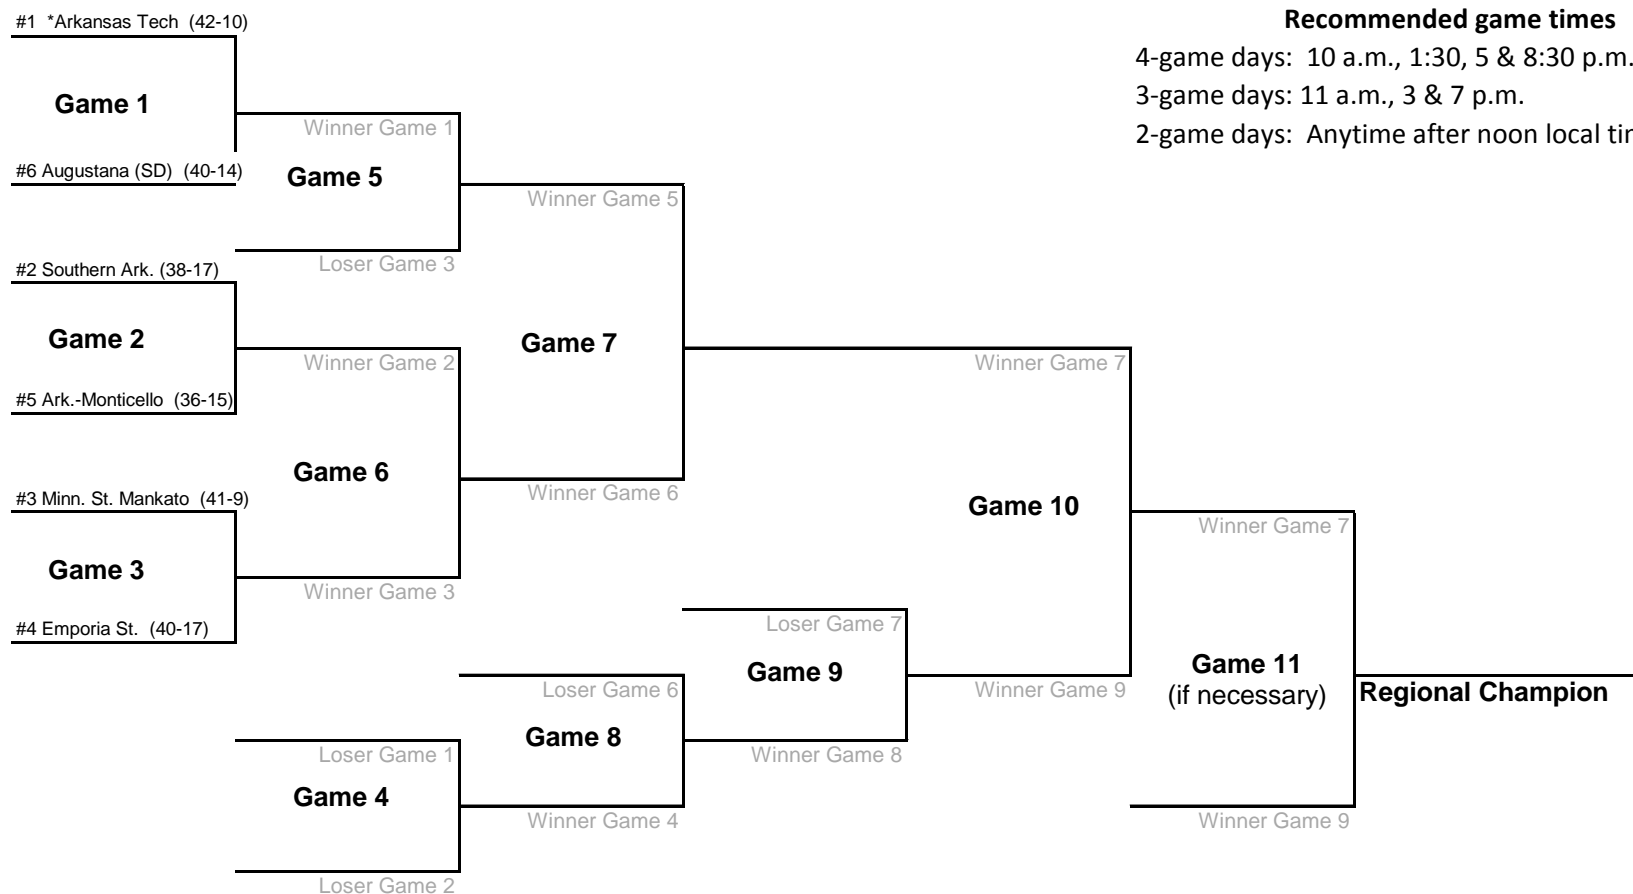

2014 NCAA Division II Baseball Championship Regionals

Six-Team Regional Bracket (four-day/double elimination)

(If four teams remain after Game 6)

Day One
Games 1, 2 & 3

Day Two
Games 4, 5 & 6

Day Three
Games 7, 8 & 9

Day Four
Games 10 & 11 (if necessary)

Recommended game times

4-game days: 10 a.m., 1:30, 5 & 8:30 p.m.

3-game days: 11 a.m., 3 & 7 p.m.

2-game days: Anytime after noon local time