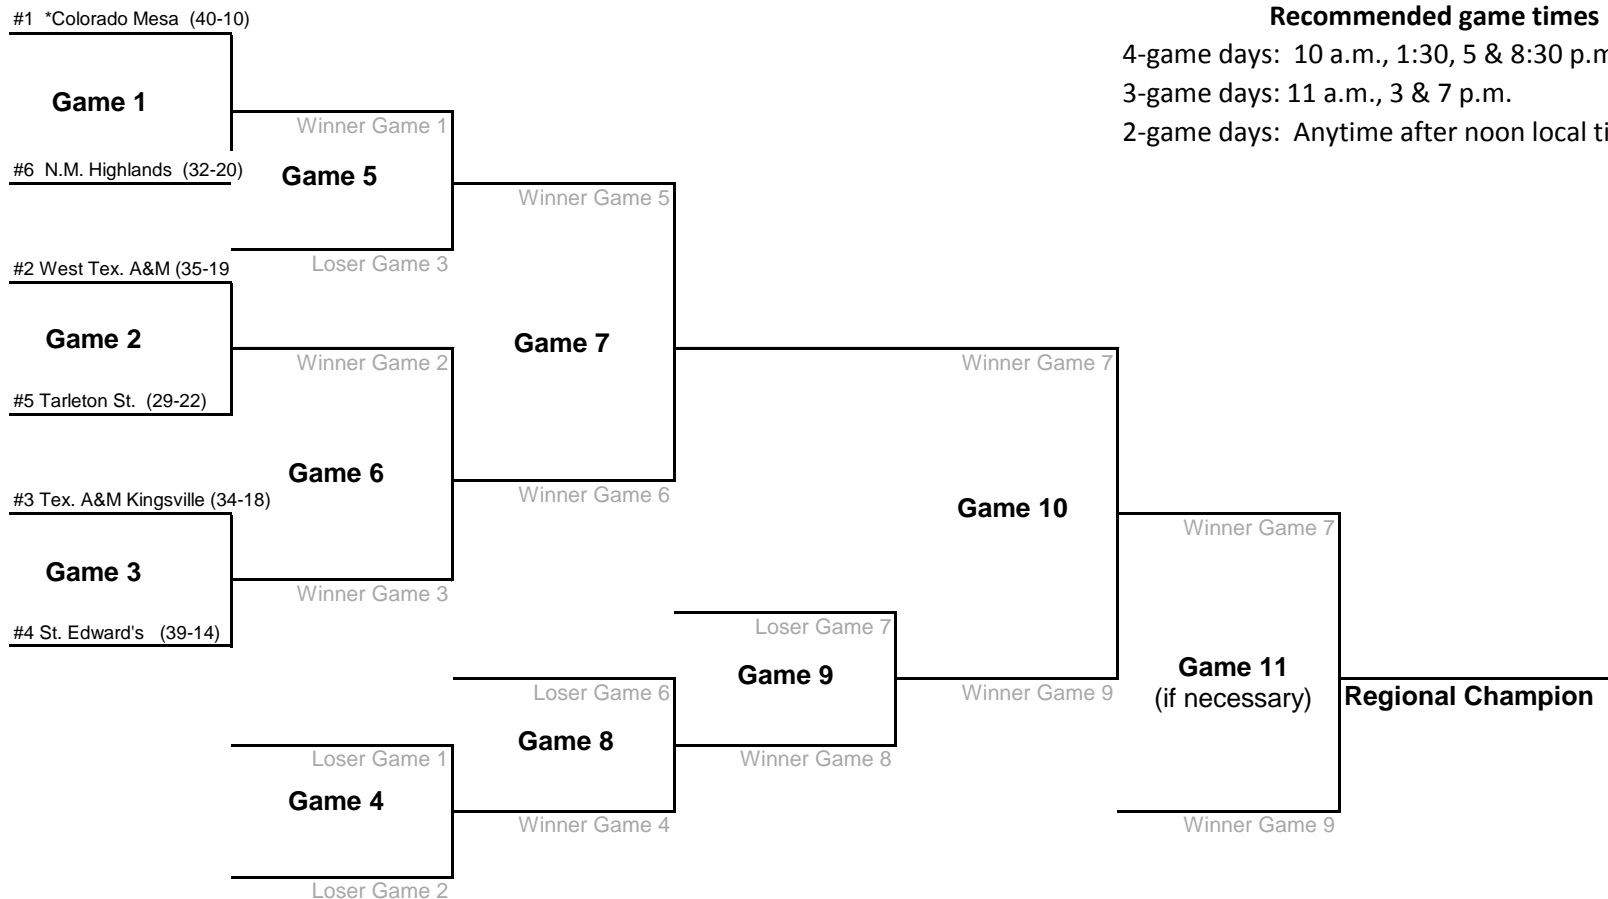

**Day Three**  
Games 7, 8 & 9

**Day Four**  
Games 10 & 11 (if necessary)

**Recommended game times**

4-game days: 10 a.m., 1:30, 5 & 8:30 p.m.

3-game days: 11 a.m., 3 & 7 p.m.

2-game days: Anytime after noon local time

# 2014 NCAA Division II Baseball Championship Regionals

Six-Team Regional Bracket (four-day/double elimination)

**(If four teams remain after Game 6)**

**Day One**  
Games 1, 2 & 3

**Day Two**  
Games 4, 5 & 6