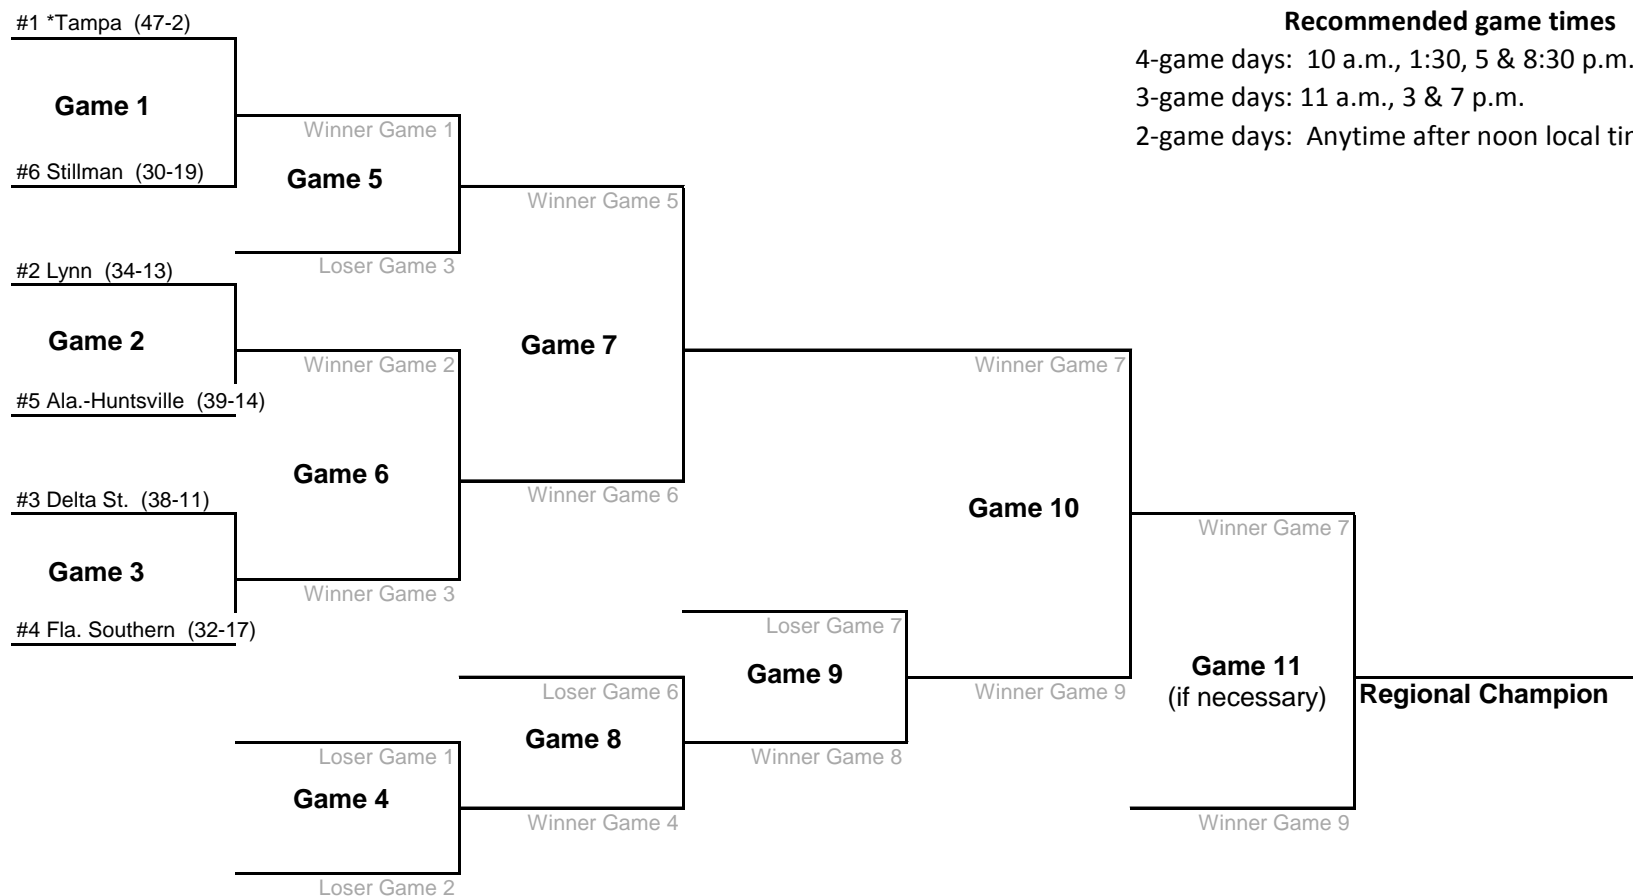

**Day Three**  
Games 7, 8 & 9

**Day Four**  
Games 10 & 11 (if necessary)

**Recommended game times**  
 4-game days: 10 a.m., 1:30, 5 & 8:30 p.m.  
 3-game days: 11 a.m., 3 & 7 p.m.  
 2-game days: Anytime after noon local time

# 2014 NCAA Division II Baseball Championship Regionals

Six-Team Regional Bracket (four-day/double elimination)

**(If four teams remain after Game 6)**

**Day One**  
Games 1, 2 & 3

**Day Two**  
Games 4, 5 & 6