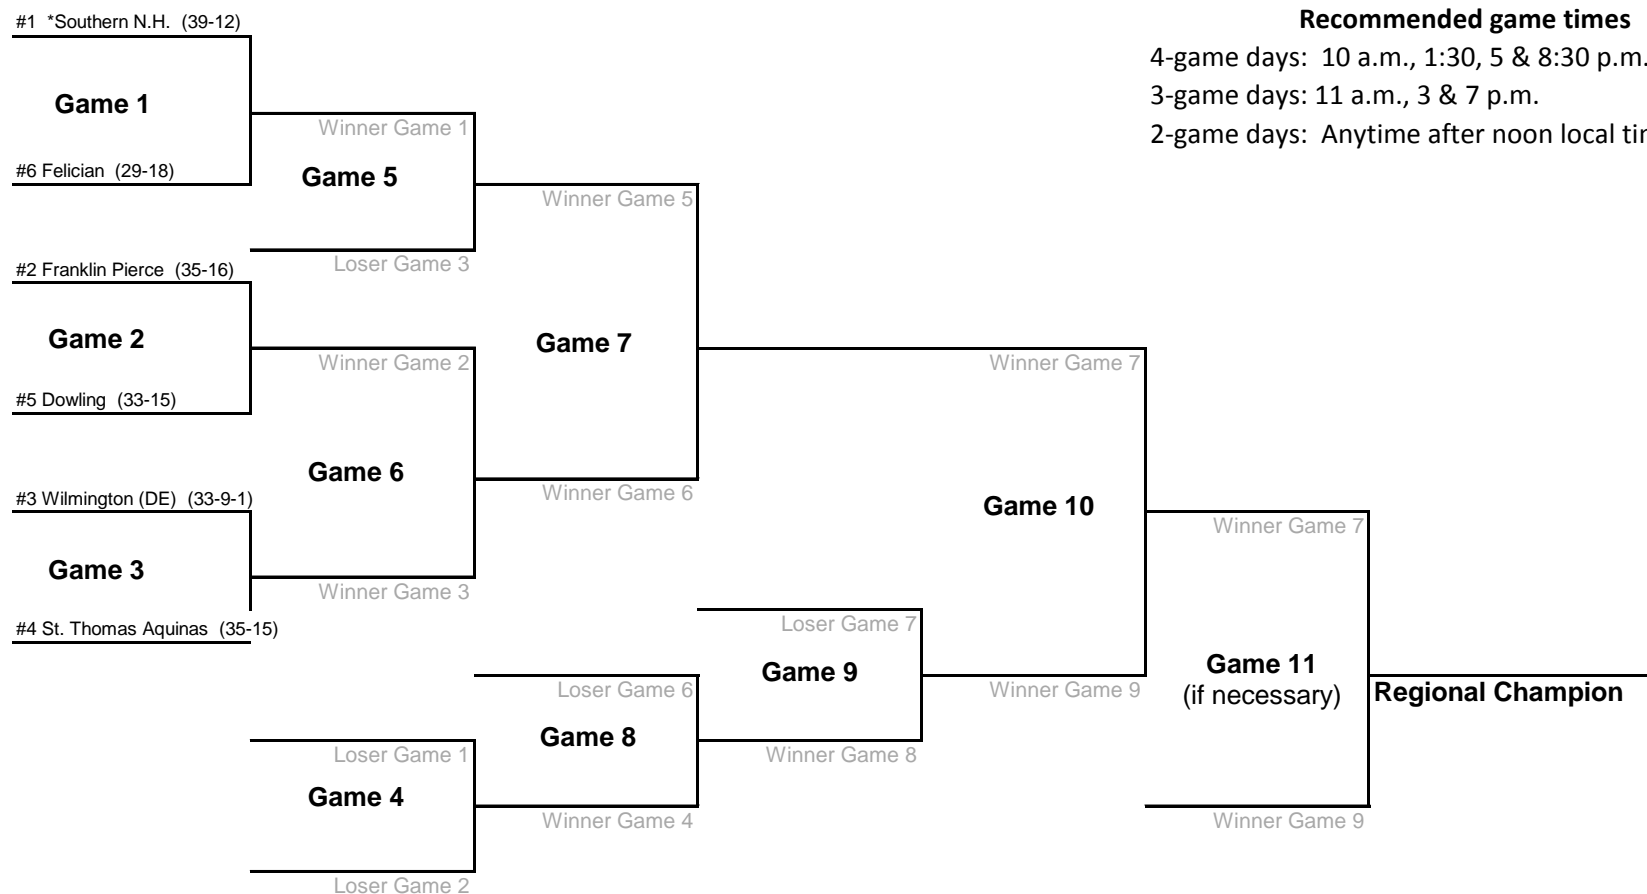

# 2014 NCAA Division II Baseball Championship Regionals

Six-Team Regional Bracket (four-day/double elimination)

**(If four teams remain after Game 6)**

**Day One**  
Games 1, 2 & 3

**Day Two**  
Games 4, 5 & 6

**Day Three**  
Games 7, 8 & 9

**Day Four**  
Games 10 & 11 (if necessary)