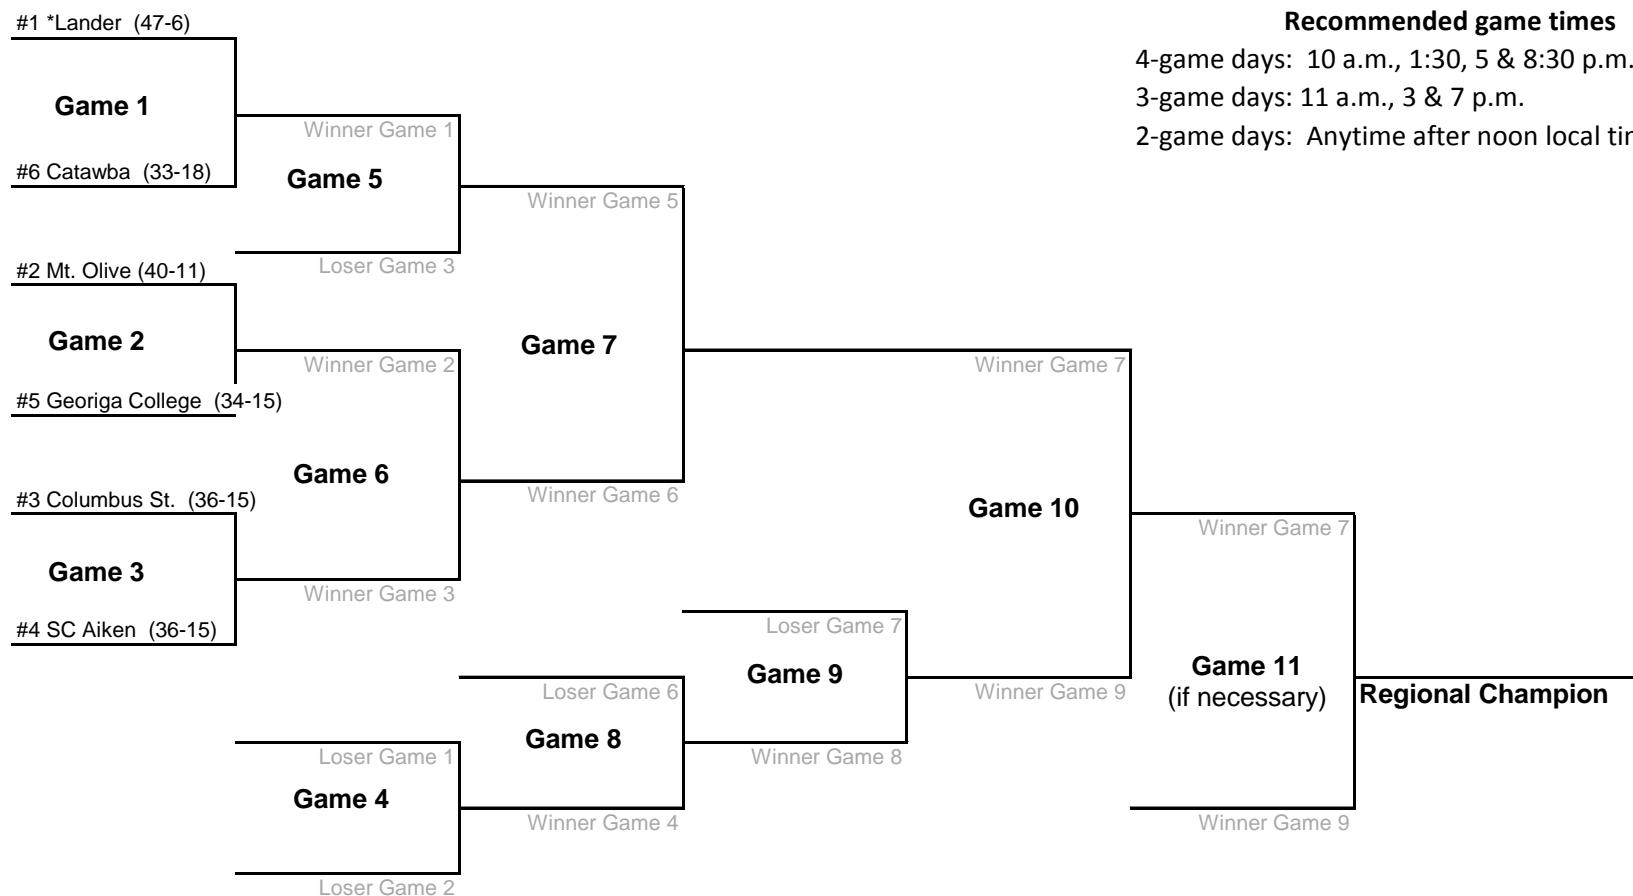

**Day Three**  
Games 7, 8 & 9

**Day Four**  
Games 10 & 11 (if necessary)

**Recommended game times**

4-game days: 10 a.m., 1:30, 5 & 8:30 p.m.

3-game days: 11 a.m., 3 & 7 p.m.

2-game days: Anytime after noon local time

# 2014 NCAA Division II Baseball Championship Regionals

Six-Team Regional Bracket (four-day/double elimination)

**(If four teams remain after Game 6)**

**Day One**  
Games 1, 2 & 3

**Day Two**  
Games 4, 5 & 6

**Day Three**  
Games 7, 8 & 9

**Day Four**  
Games 10 & 11 (if necessary)