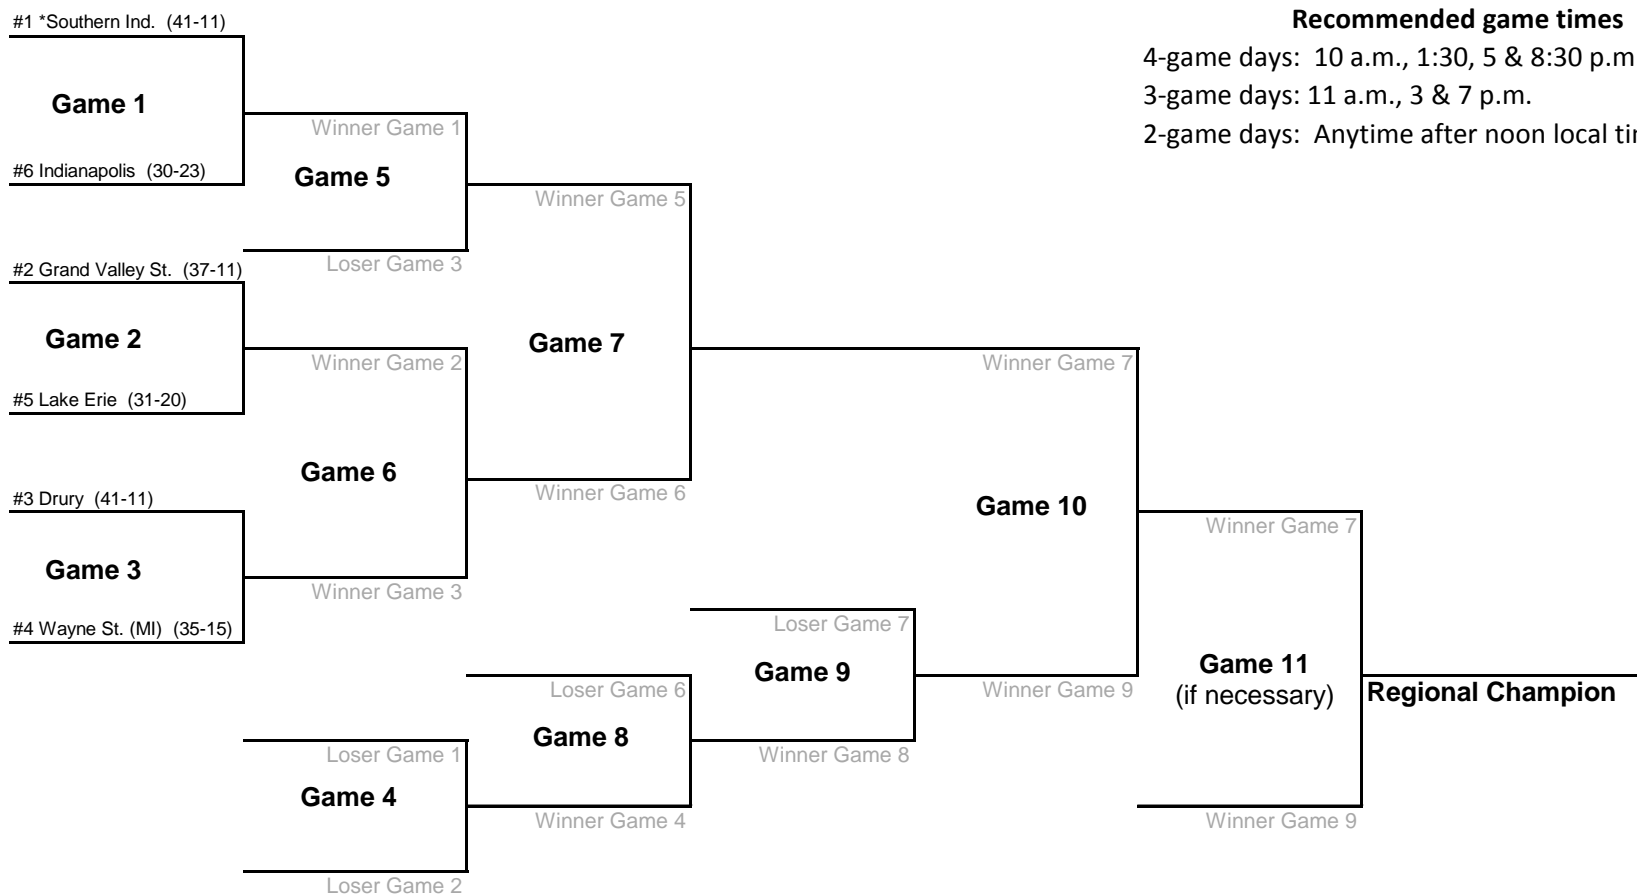

**Day Three**  
Games 7, 8 & 9

**Day Four**  
Games 10 & 11 (if necessary)

# 2014 NCAA Division II Baseball Championship Regionals

Six-Team Regional Bracket (four-day/double elimination)

**(If four teams remain after Game 6)**

**Day One**  
Games 1, 2 & 3

**Day Two**  
Games 4, 5 & 6

**Day Three**  
Games 7, 8 & 9

**Day Four**  
Games 10 & 11 (if necessary)

**Recommended game times**  
 4-game days: 10 a.m., 1:30, 5 & 8:30 p.m.  
 3-game days: 11 a.m., 3 & 7 p.m.  
 2-game days: Anytime after noon local time