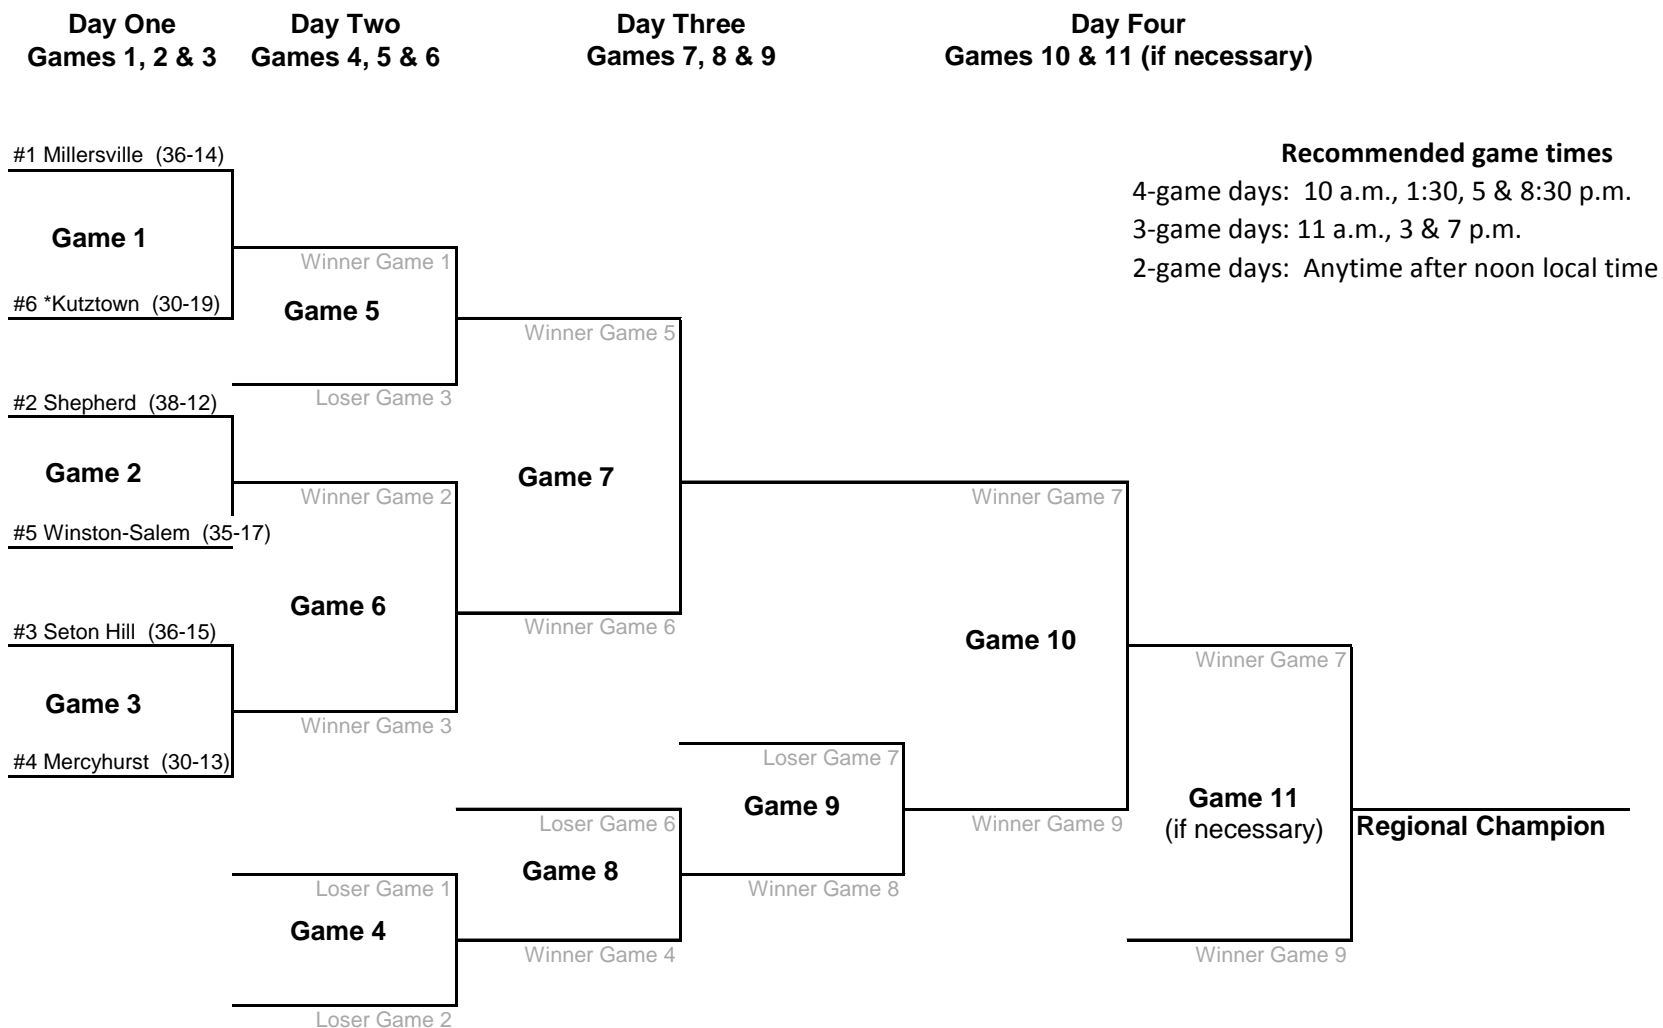

# 2014 NCAA Division II Baseball Championship Regionals

Six-Team Regional Bracket (four-day/double elimination)

**(If four teams remain after Game 6)**

# 2014 NCAA Division II Baseball Championship Regionals

Six-Team Regional Bracket (four-day/double elimination)

**(If four teams remain after Game 6)**

**Day One**  
Games 1, 2 & 3

**Day Two**  
Games 4, 5 & 6

**Day Three**  
Games 7, 8 & 9

**Day Four**  
Games 10 & 11 (if necessary)

**Recommended game times**

4-game days: 10 a.m., 1:30, 5 & 8:30 p.m.

3-game days: 11 a.m., 3 & 7 p.m.

2-game days: Anytime after noon local time