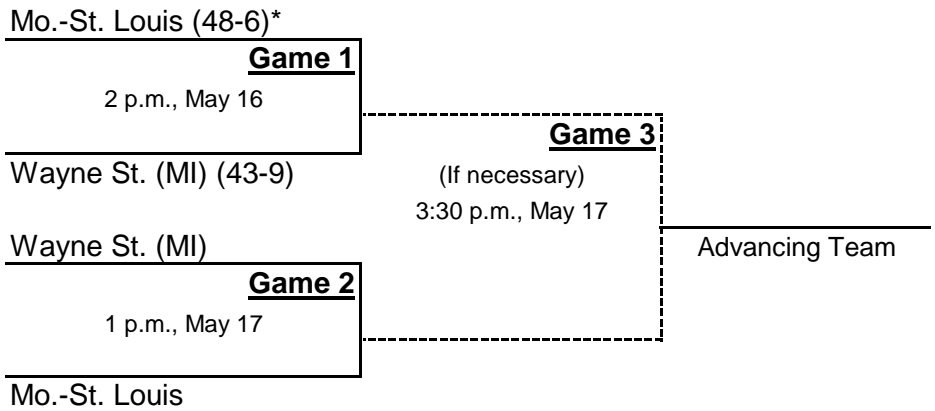

**2014 NCAA Division II Softball Championship Regional Bracket**  
**Super Regional Sites**  
**Atlantic Region**  
**May 16-17**

\*Denotes host institution

**All times are Eastern time.**

**2014 NCAA Division II Softball Championship Regional Bracket**  
**Super Regional Sites**  
**Central Region**  
**May 16-17**

\*Denotes host institution

**All times are Eastern time.**

**2014 NCAA Division II Softball Championship Regional Bracket  
 Super Regional Sites  
 East Region  
 May 16-17**

\*Denotes host institution

**All times are Eastern time.**

**2014 NCAA Division II Softball Championship Regional Bracket**  
**Super Regional Sites**  
**Midwest Region**  
**May 16-17**

\*Denotes host institution

**All times are Eastern time.**

2014 NCAA Division II Softball Championship Regional Bracket  
Super Regional Sites  
South Region  
May 16-17

\*Denotes host institution

All times are Eastern time.

**2014 NCAA Division II Softball Championship Regional Bracket**  
**Super Regional Sites**  
**South Central Region**  
**May 16-17**

\*Denotes host institution