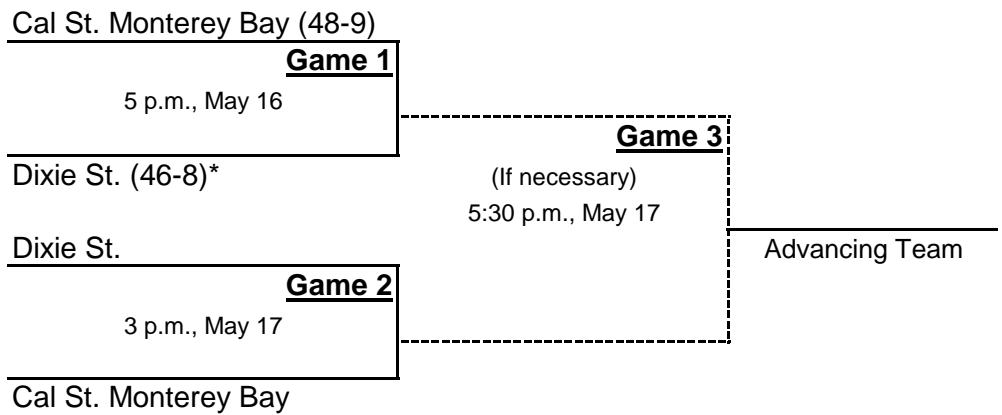

**2014 NCAA Division II Softball Championship Regional Bracket**  
**Super Regional Sites**  
**Midwest Region**  
**May 16-17**

\*Denotes host institution

**All times are Eastern time.**

2014 NCAA Division II Softball Championship Regional Bracket  
Super Regional Sites  
South Region  
May 16-17

\*Denotes host institution

All times are Eastern time.

**2014 NCAA Division II Softball Championship Regional Bracket**  
**Super Regional Sites**  
**South Central Region**  
**May 16-17**

\*Denotes host institution

**All times are Eastern time.**

**2014 NCAA Division II Softball Championship Regional Bracket**  
**Super Regional Sites**  
**Southeast Region**  
**May 16-17**

\*Denotes host institution

**All times are Eastern time.**

**2014 NCAA Division II Softball Championship Regional Bracket**  
**Super Regional Sites**  
**West Region**  
**May 16-17**

\*Denotes host institution

**All times are Eastern time.**