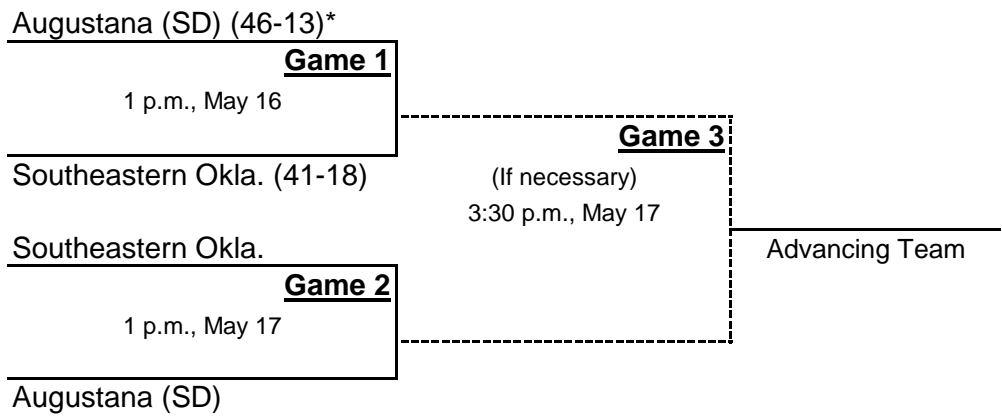

**2014 NCAA Division II Softball Championship Regional Bracket**  
**Super Regional Sites**  
**Atlantic Region**  
**May 16-17**

\*Denotes host institution

**All times are Eastern time.**

**2014 NCAA Division II Softball Championship Regional Bracket**  
**Super Regional Sites**  
**Central Region**  
**May 16-17**

\*Denotes host institution

**All times are Eastern time.**

**2014 NCAA Division II Softball Championship Regional Bracket  
 Super Regional Sites  
 East Region  
 May 16-17**

\*Denotes host institution

**All times are Eastern time.**

**2014 NCAA Division II Softball Championship Regional Bracket**  
**Super Regional Sites**  
**Midwest Region**  
**May 16-17**

\*Denotes host institution

**All times are Eastern time.**

2014 NCAA Division II Softball Championship Regional Bracket  
Super Regional Sites  
South Region  
May 16-17

\*Denotes host institution

All times are Eastern time.

**2014 NCAA Division II Softball Championship Regional Bracket**  
**Super Regional Sites**  
**South Central Region**  
**May 16-17**

\*Denotes host institution