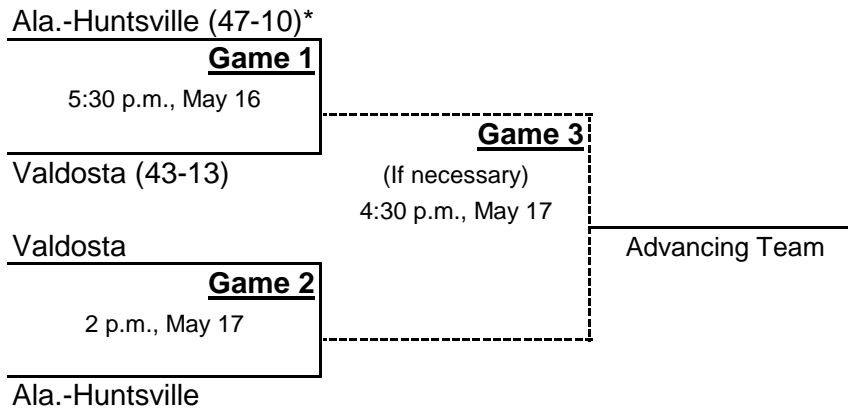

**2014 NCAA Division II Softball Championship Regional Bracket**  
**Super Regional Sites**  
**Atlantic Region**  
**May 16-17**

\*Denotes host institution

**All times are Eastern time.**

**2014 NCAA Division II Softball Championship Regional Bracket**  
**Super Regional Sites**  
**Central Region**  
**May 16-17**

\*Denotes host institution

**All times are Eastern time.**

**2014 NCAA Division II Softball Championship Regional Bracket  
 Super Regional Sites  
 East Region  
 May 16-17**

\*Denotes host institution

**All times are Eastern time.**

**2014 NCAA Division II Softball Championship Regional Bracket**  
**Super Regional Sites**  
**Midwest Region**  
**May 16-17**

\*Denotes host institution

**All times are Eastern time.**

2014 NCAA Division II Softball Championship Regional Bracket  
Super Regional Sites  
South Region  
May 16-17

\*Denotes host institution

All times are Eastern time.

**2014 NCAA Division II Softball Championship Regional Bracket**  
**Super Regional Sites**  
**South Central Region**  
**May 16-17**

\*Denotes host institution