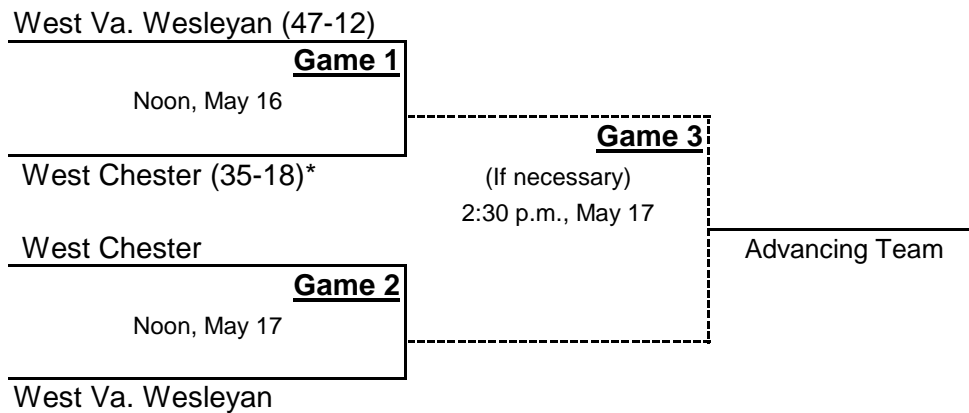

**2014 NCAA Division II Softball Championship Regional Bracket**  
**Super Regional Sites**  
**Atlantic Region**  
**May 16-17**

\*Denotes host institution

**All times are Eastern time.**

**2014 NCAA Division II Softball Championship Regional Bracket**  
**Super Regional Sites**  
**Central Region**  
**May 16-17**

\*Denotes host institution

**All times are Eastern time.**

**2014 NCAA Division II Softball Championship Regional Bracket  
 Super Regional Sites  
 East Region  
 May 16-17**

\*Denotes host institution

**All times are Eastern time.**

**2014 NCAA Division II Softball Championship Regional Bracket**  
**Super Regional Sites**  
**Midwest Region**  
**May 16-17**

\*Denotes host institution

**All times are Eastern time.**

2014 NCAA Division II Softball Championship Regional Bracket  
Super Regional Sites  
South Region  
May 16-17

\*Denotes host institution

All times are Eastern time.

**2014 NCAA Division II Softball Championship Regional Bracket**  
**Super Regional Sites**  
**South Central Region**  
**May 16-17**

\*Denotes host institution