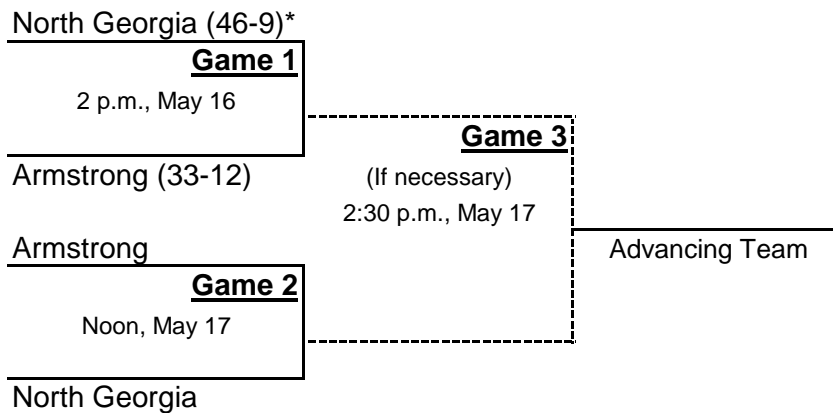

**2014 NCAA Division II Softball Championship Regional Bracket**  
**Super Regional Sites**  
**Midwest Region**  
**May 16-17**

\*Denotes host institution

**All times are Eastern time.**

2014 NCAA Division II Softball Championship Regional Bracket  
Super Regional Sites  
South Region  
May 16-17

\*Denotes host institution

All times are Eastern time.

**2014 NCAA Division II Softball Championship Regional Bracket**  
**Super Regional Sites**  
**South Central Region**  
**May 16-17**

\*Denotes host institution

**All times are Eastern time.**

**2014 NCAA Division II Softball Championship Regional Bracket**  
**Super Regional Sites**  
**Southeast Region**  
**May 16-17**

\*Denotes host institution

**All times are Eastern time.**

**2014 NCAA Division II Softball Championship Regional Bracket**  
**Super Regional Sites**  
**West Region**  
**May 16-17**

\*Denotes host institution

**All times are Eastern time.**