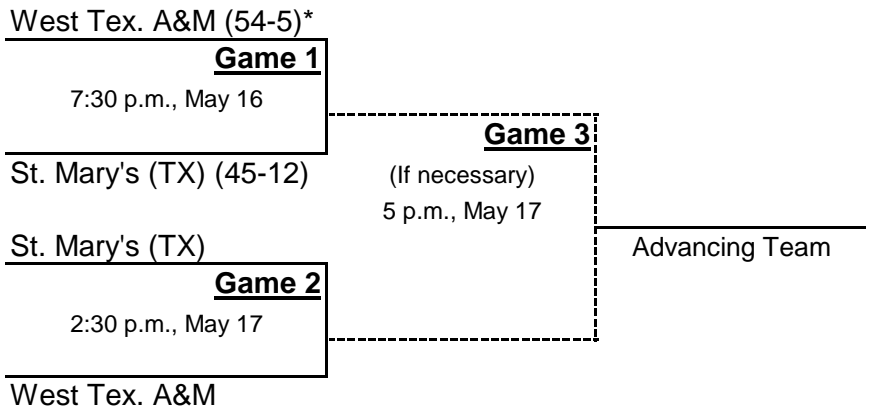

\*Denotes host institution

**All times are Eastern time.**

**2014 NCAA Division II Softball Championship Regional Bracket  
 Super Regional Sites  
 East Region  
 May 16-17**

\*Denotes host institution

**All times are Eastern time.**

**2014 NCAA Division II Softball Championship Regional Bracket**  
**Super Regional Sites**  
**Midwest Region**  
**May 16-17**

\*Denotes host institution

**All times are Eastern time.**

2014 NCAA Division II Softball Championship Regional Bracket  
Super Regional Sites  
South Region  
May 16-17

\*Denotes host institution

All times are Eastern time.

**2014 NCAA Division II Softball Championship Regional Bracket**  
**Super Regional Sites**  
**South Central Region**  
**May 16-17**

\*Denotes host institution

**All times are Eastern time.**

**2014 NCAA Division II Softball Championship Regional Bracket**  
**Super Regional Sites**  
**Southeast Region**  
**May 16-17**

\*Denotes host institution

**All times are Eastern time.**