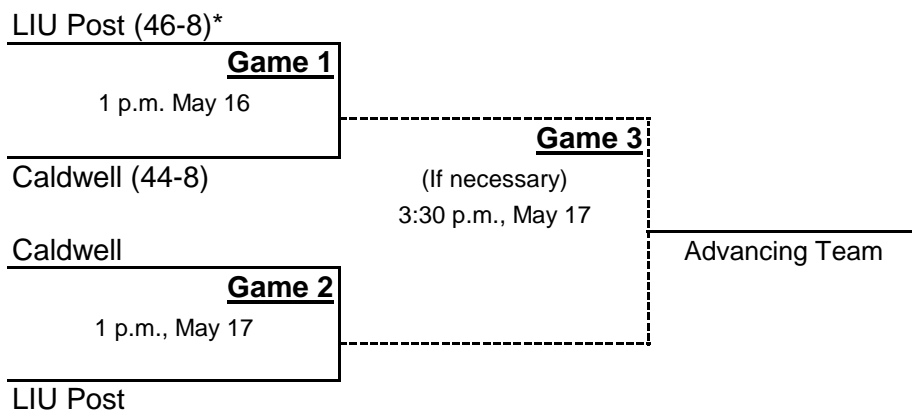

**2014 NCAA Division II Softball Championship Regional Bracket**  
**Super Regional Sites**  
**Atlantic Region**  
**May 16-17**

\*Denotes host institution

**All times are Eastern time.**

**2014 NCAA Division II Softball Championship Regional Bracket**  
**Super Regional Sites**  
**Central Region**  
**May 16-17**

\*Denotes host institution

**All times are Eastern time.**

**2014 NCAA Division II Softball Championship Regional Bracket  
 Super Regional Sites  
 East Region  
 May 16-17**

\*Denotes host institution

**All times are Eastern time.**

**2014 NCAA Division II Softball Championship Regional Bracket**  
**Super Regional Sites**  
**Midwest Region**  
**May 16-17**

\*Denotes host institution

**All times are Eastern time.**

2014 NCAA Division II Softball Championship Regional Bracket  
Super Regional Sites  
South Region  
May 16-17

\*Denotes host institution

All times are Eastern time.

**2014 NCAA Division II Softball Championship Regional Bracket**  
**Super Regional Sites**  
**South Central Region**  
**May 16-17**

\*Denotes host institution