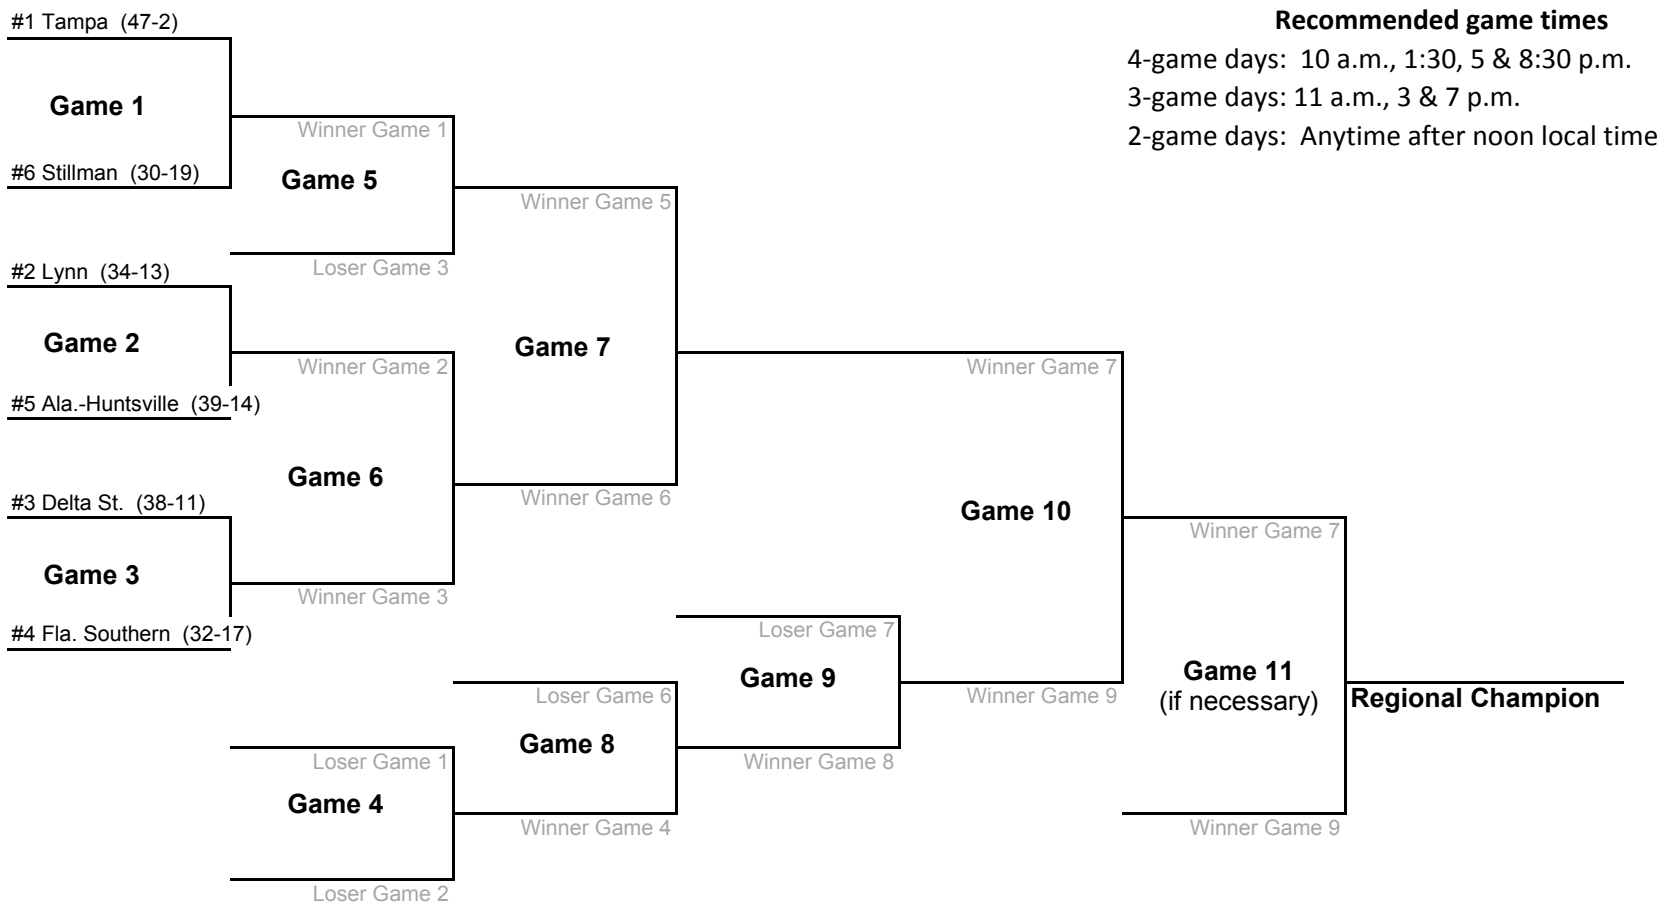

# 2014 NCAA Division II Baseball Championship Regionals

Six-Team Regional Bracket (four-day/double elimination)

**(If four teams remain after Game 6)**

**Day One**  
Games 1, 2 & 3

**Day Two**  
Games 4, 5 & 6

**Day Three**  
Games 7, 8 & 9

**Day Four**  
Games 10 & 11 (if necessary)