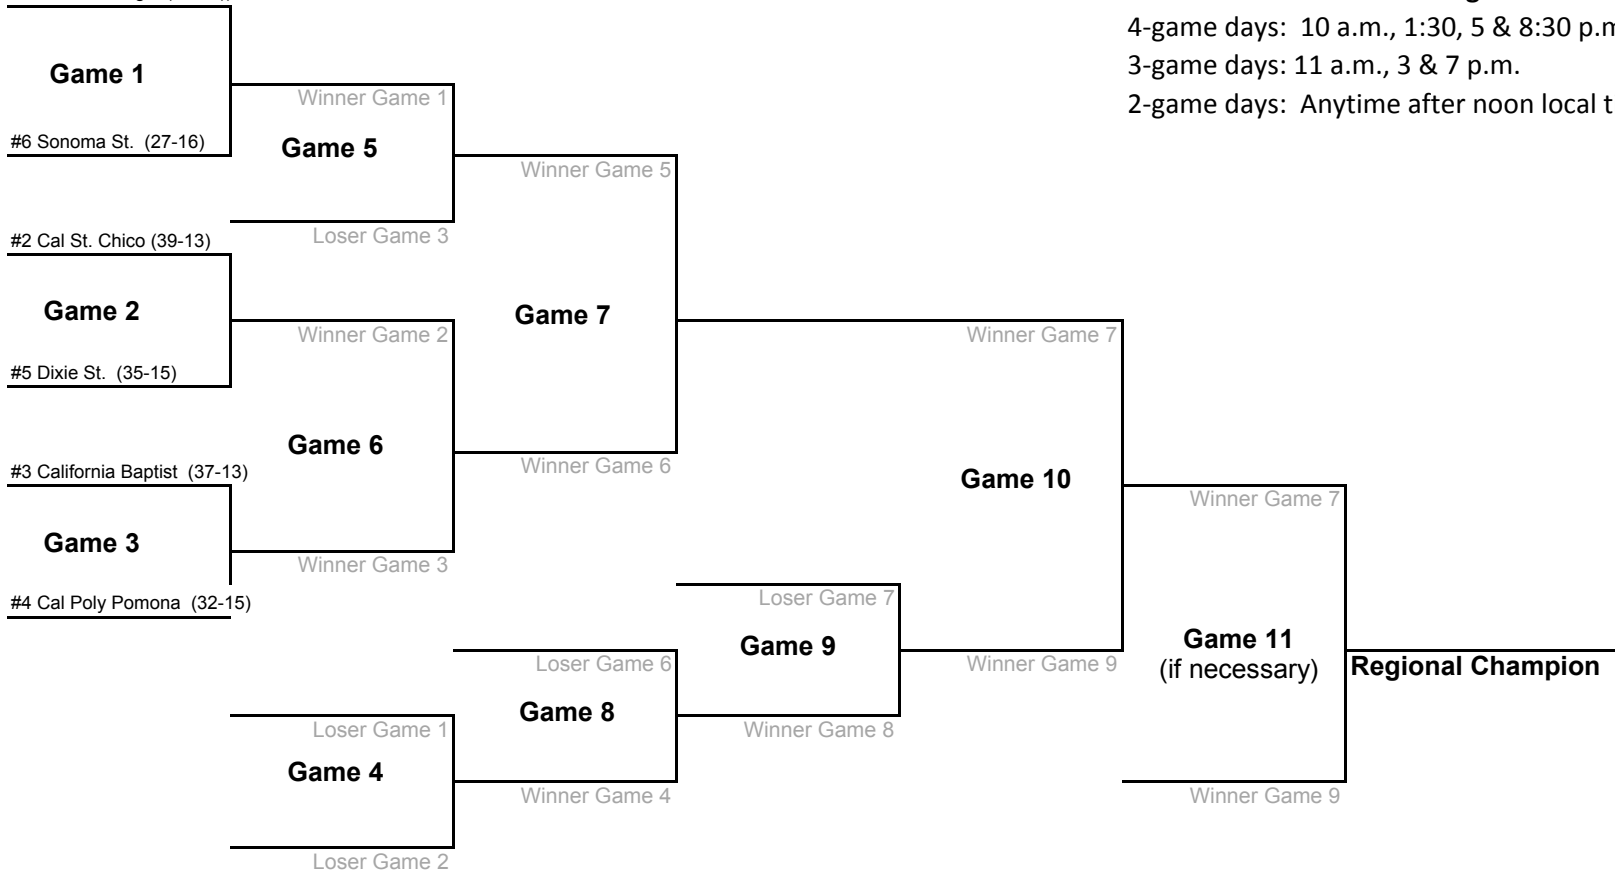

**Day Three**  
Games 7, 8 & 9

**Day Four**  
Games 10 & 11 (if necessary)

**Recommended game times**

4-game days: 10 a.m., 1:30, 5 & 8:30 p.m.

3-game days: 11 a.m., 3 & 7 p.m.

2-game days: Anytime after noon local time

**Recommended game times**

4-game days: 10 a.m., 1:30, 5 & 8:30 p.m.

3-game days: 11 a.m., 3 & 7 p.m.

2-game days: Anytime after noon local time