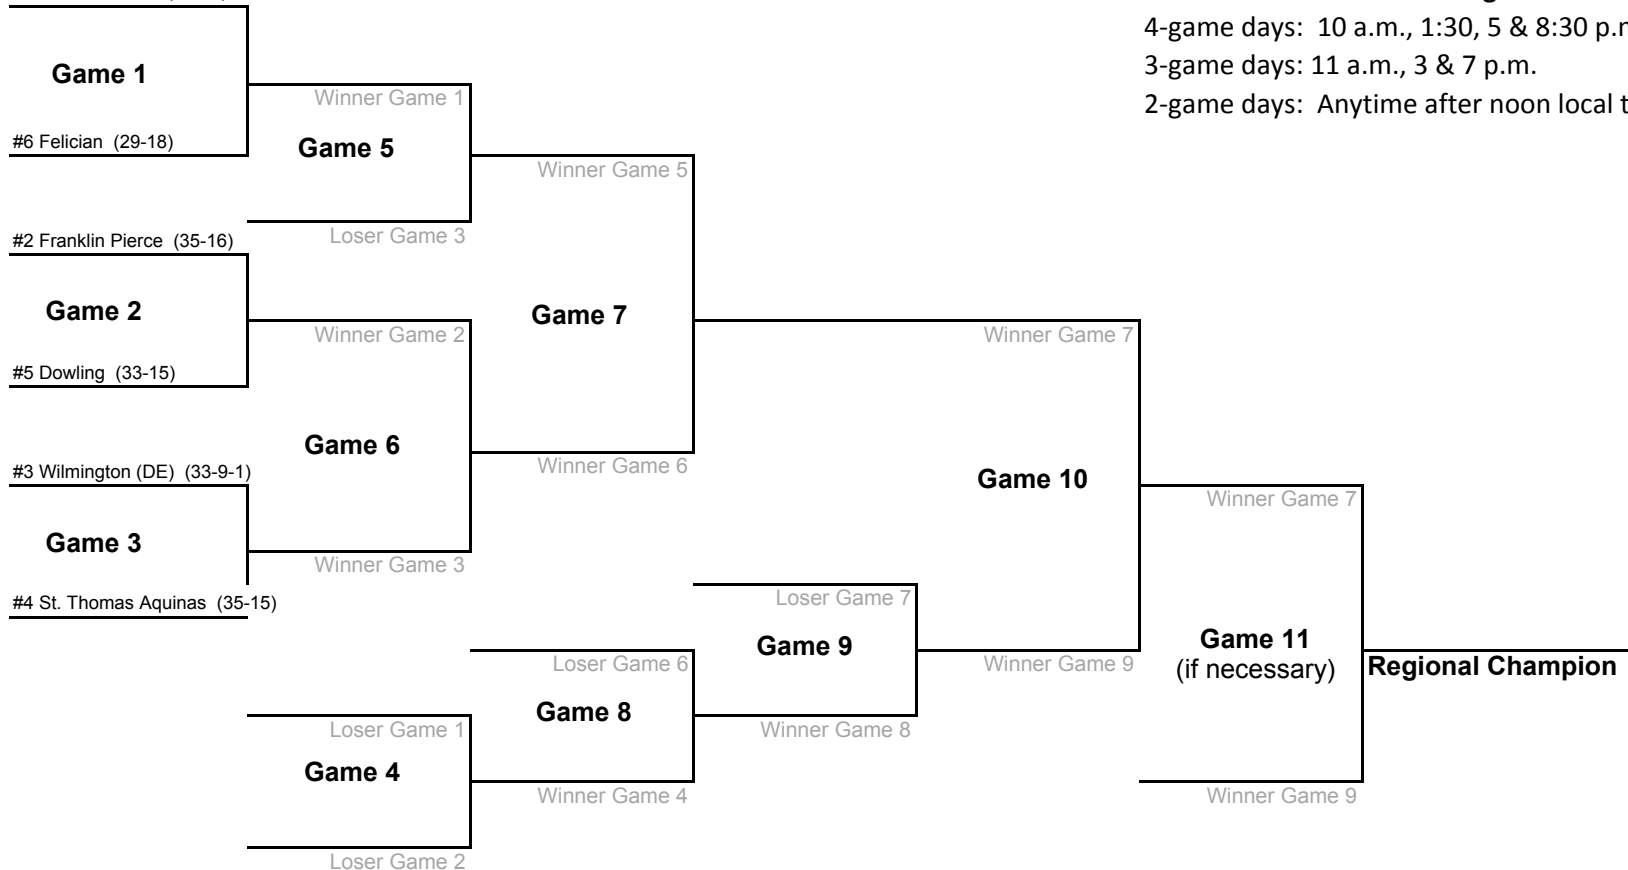

2014 NCAA Division II Baseball Championship Regionals

Six-Team Regional Bracket (four-day/double elimination)

(If four teams remain after Game 6)

Day One
Games 1, 2 & 3

Day Two
Games 4, 5 & 6

Day Three
Games 7, 8 & 9

Day Four
Games 10 & 11 (if necessary)

#1 Southern N.H. (39-12)

#6 Felician (29-18)

#2 Franklin Pierce (35-16)

#5 Dowling (33-15)

#3 Wilmington (DE) (33-9-1)

#4 St. Thomas Aquinas (35-15)

Recommended game times

4-game days: 10 a.m., 1:30, 5 & 8:30 p.m.

3-game days: 11 a.m., 3 & 7 p.m.

2-game days: Anytime after noon local time