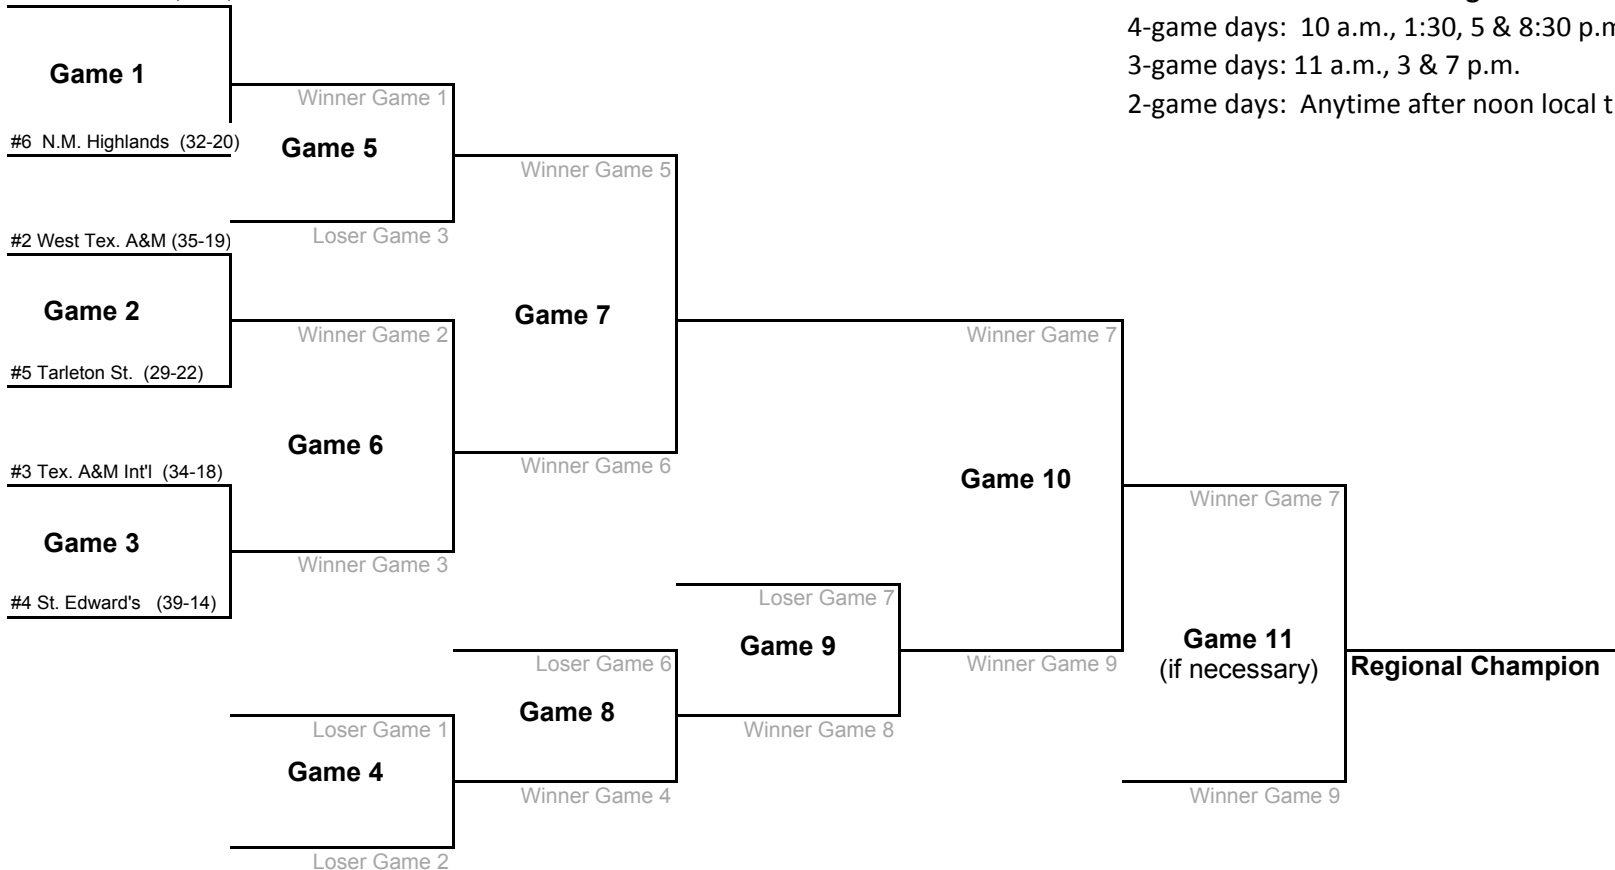

**Day Three**  
Games 7, 8 & 9

**Day Four**  
Games 10 & 11 (if necessary)

#1 Colorado Mesa (40-10)

#6 N.M. Highlands (32-20)

#2 West Tex. A&M (35-19)

#5 Tarleton St. (29-22)

#3 Tex. A&M Int'l (34-18)

#4 St. Edward's (39-14)