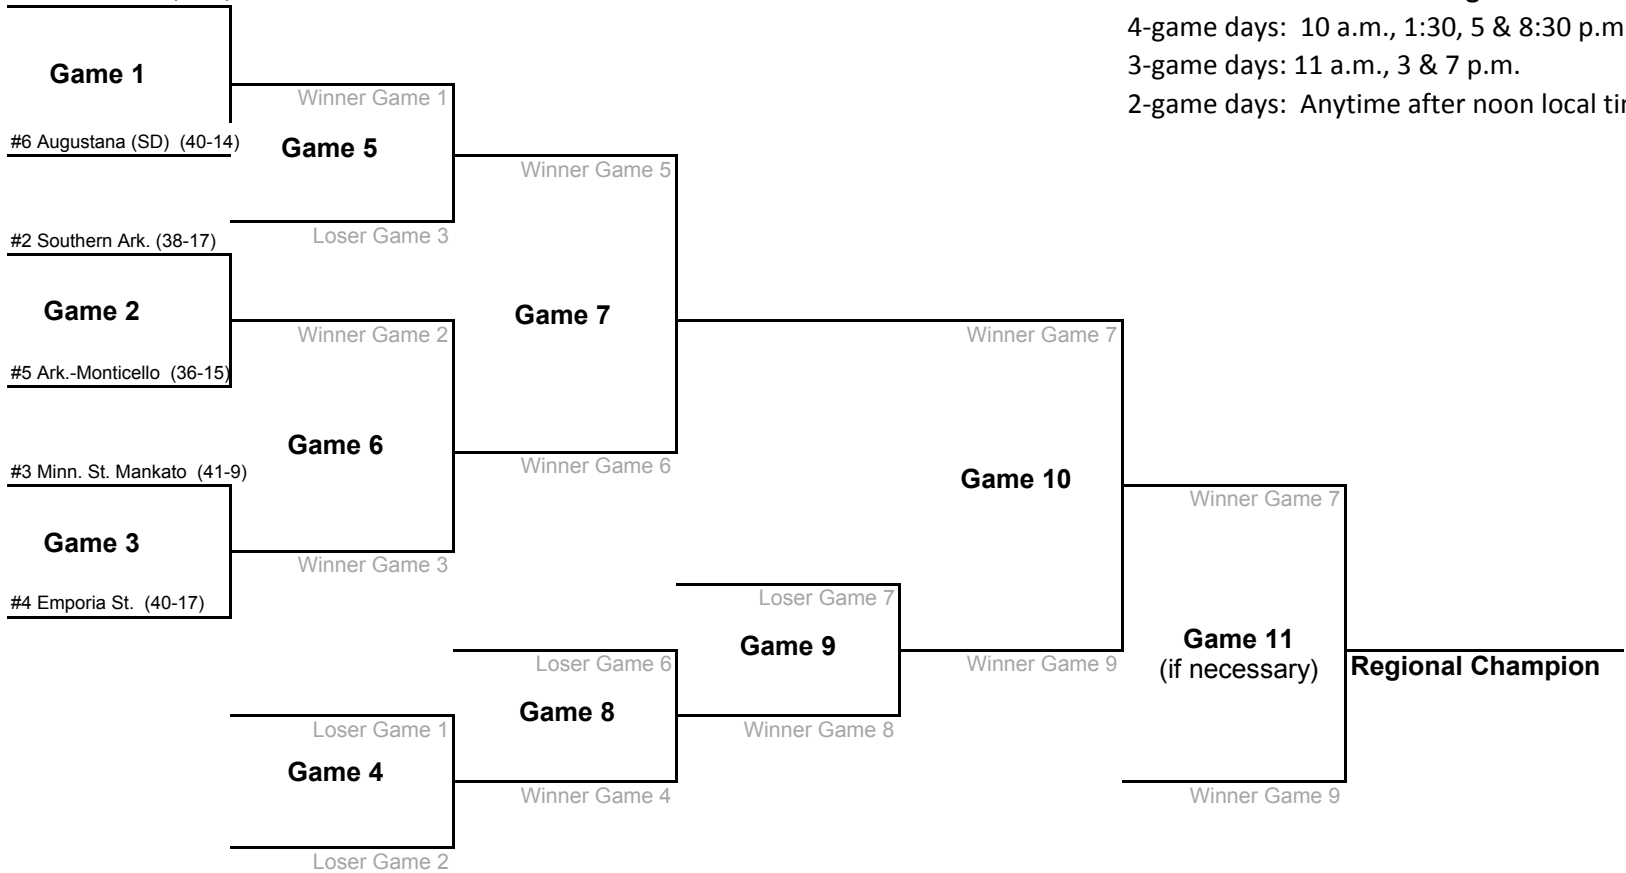

# 2014 NCAA Division II Baseball Championship Regionals

Six-Team Regional Bracket (four-day/double elimination)

**(If four teams remain after Game 6)**

**Day One**  
Games 1, 2 & 3

**Day Two**  
Games 4, 5 & 6

**Day Three**  
Games 7, 8 & 9

**Day Four**  
Games 10 & 11 (if necessary)

#1 Arkansas Tech (42-10)

#6 Augustana (SD) (40-14)

#2 Southern Ark. (38-17)

#5 Ark.-Monticello (36-15)

#3 Minn. St. Mankato (41-9)

#4 Emporia St. (40-17)