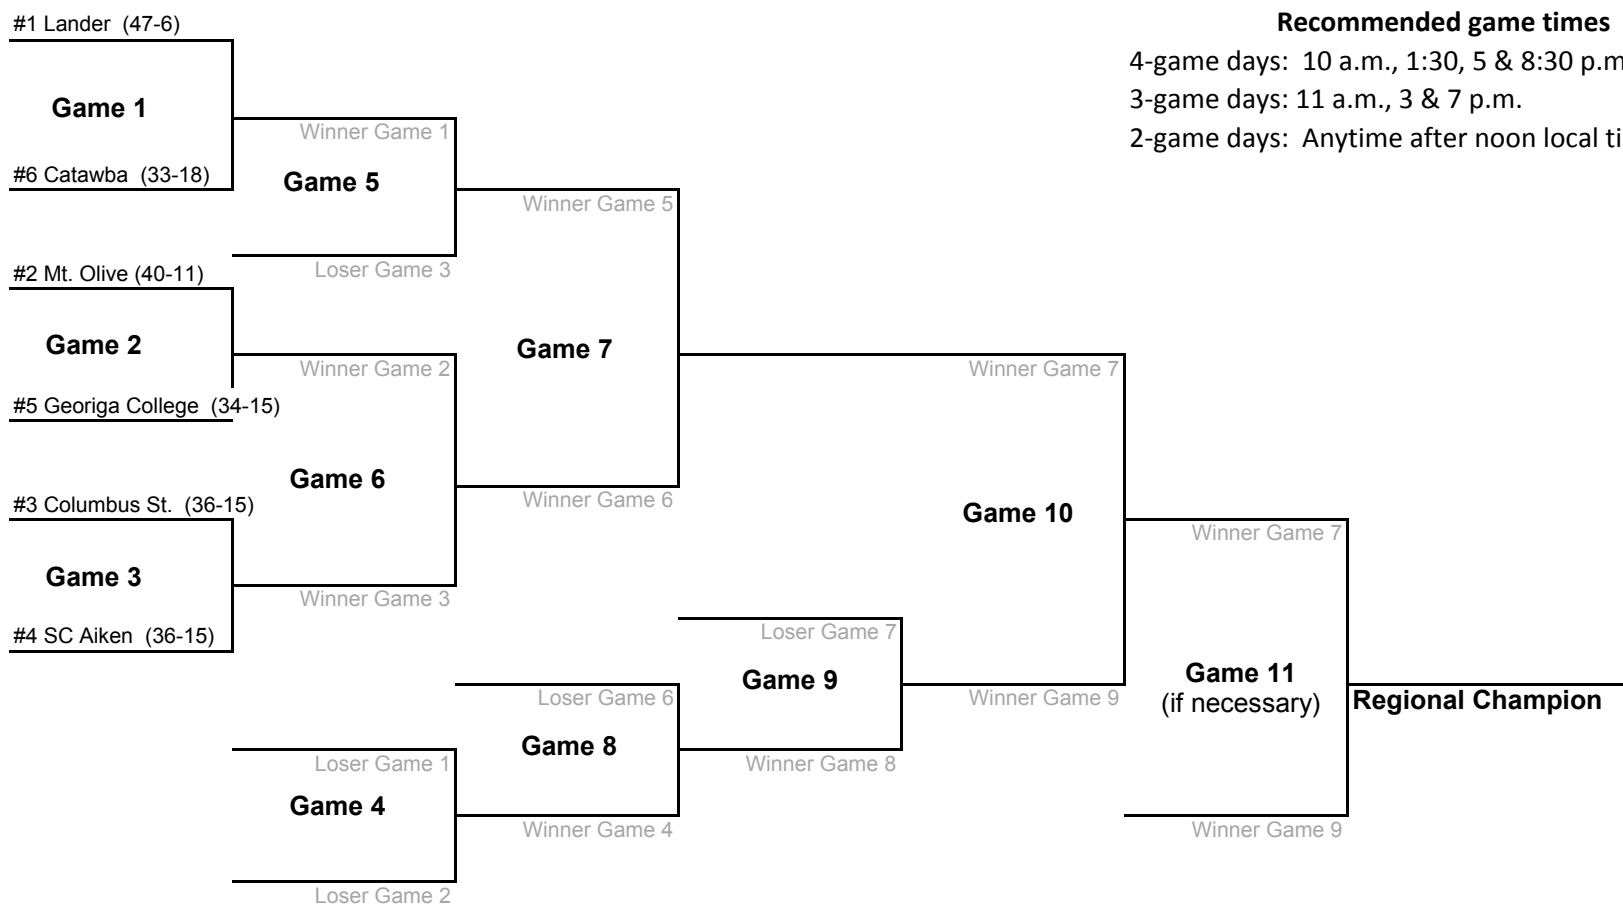

### Recommended game times

4-game days: 10 a.m., 1:30, 5 & 8:30 p.m.

3-game days: 11 a.m., 3 & 7 p.m.

2-game days: Anytime after noon local time

# 2014 NCAA Division II Baseball Championship Regionals

Six-Team Regional Bracket (four-day/double elimination)

**(If four teams remain after Game 6)**

**Day One**  
Games 1, 2 & 3

**Day Two**  
Games 4, 5 & 6

**Day Three**  
Games 7, 8 & 9

**Day Four**  
Games 10 & 11 (if necessary)

**Recommended game times**

4-game days: 10 a.m., 1:30, 5 & 8:30 p.m.

3-game days: 11 a.m., 3 & 7 p.m.

2-game days: Anytime after noon local time