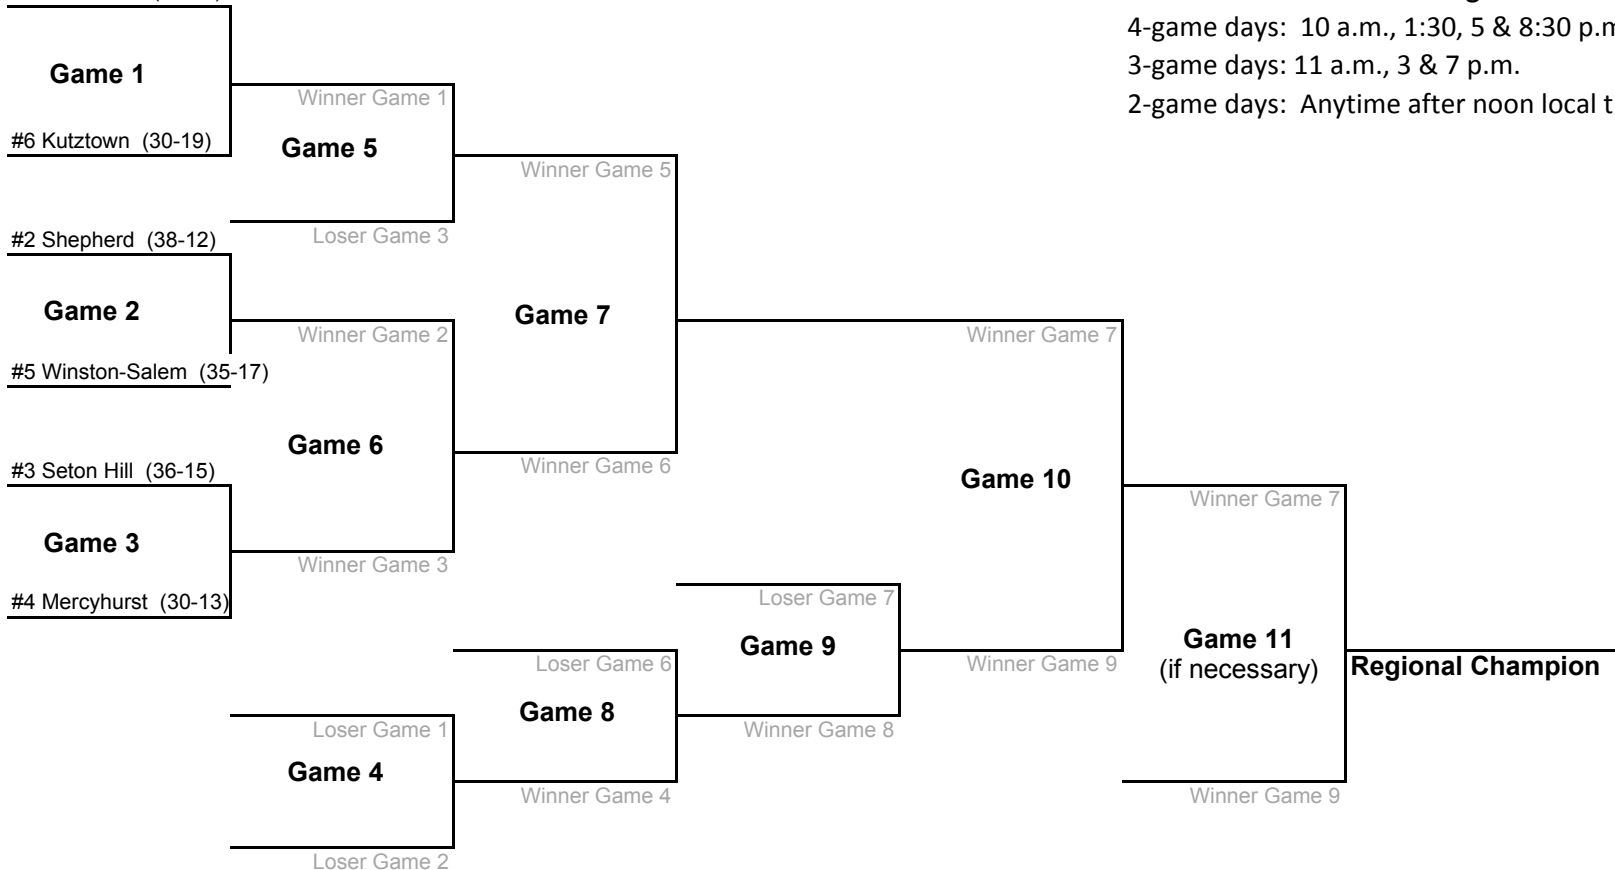

# 2014 NCAA Division II Baseball Championship Regionals

Six-Team Regional Bracket (four-day/double elimination)

**(If four teams remain after Game 6)**

**Day One**  
Games 1, 2 & 3

**Day Two**  
Games 4, 5 & 6

**Day Three**  
Games 7, 8 & 9

**Day Four**  
Games 10 & 11 (if necessary)

#1 Millersville (36-14)

#6 Kutztown (30-19)

#2 Shepherd (38-12)

#5 Winston-Salem (35-17)

#3 Seton Hill (36-15)

#4 Mercyhurst (30-13)