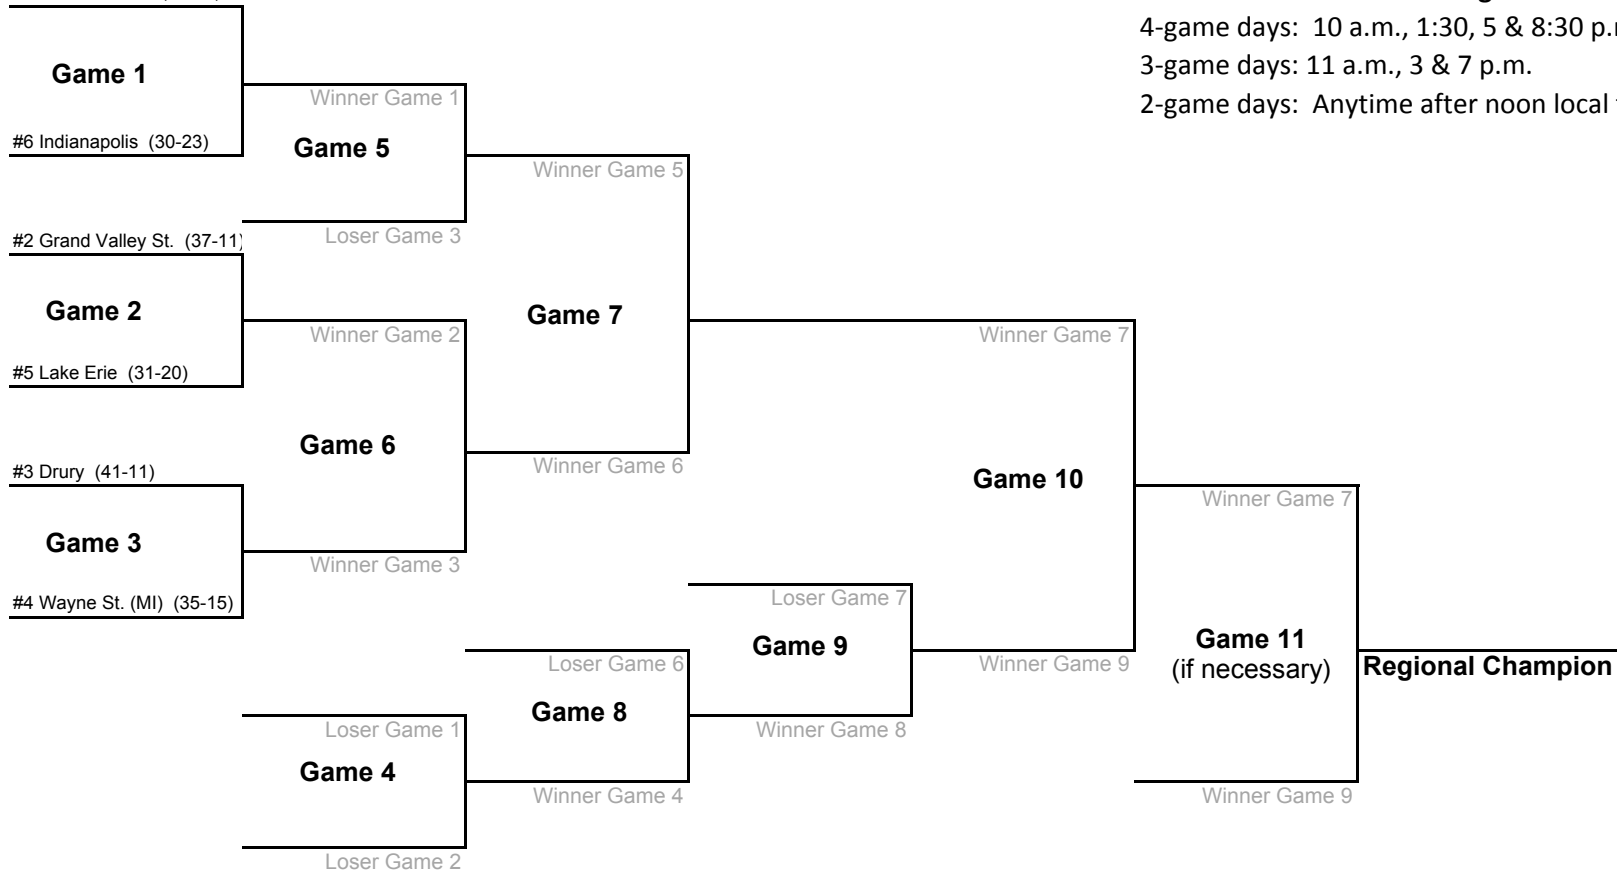

**Day Three**  
Games 7, 8 & 9

**Day Four**  
Games 10 & 11 (if necessary)

#1 Southern Ind. (41-11)

#6 Indianapolis (30-23)

#2 Grand Valley St. (37-11)

#5 Lake Erie (31-20)

#3 Drury (41-11)

#4 Wayne St. (MI) (35-15)