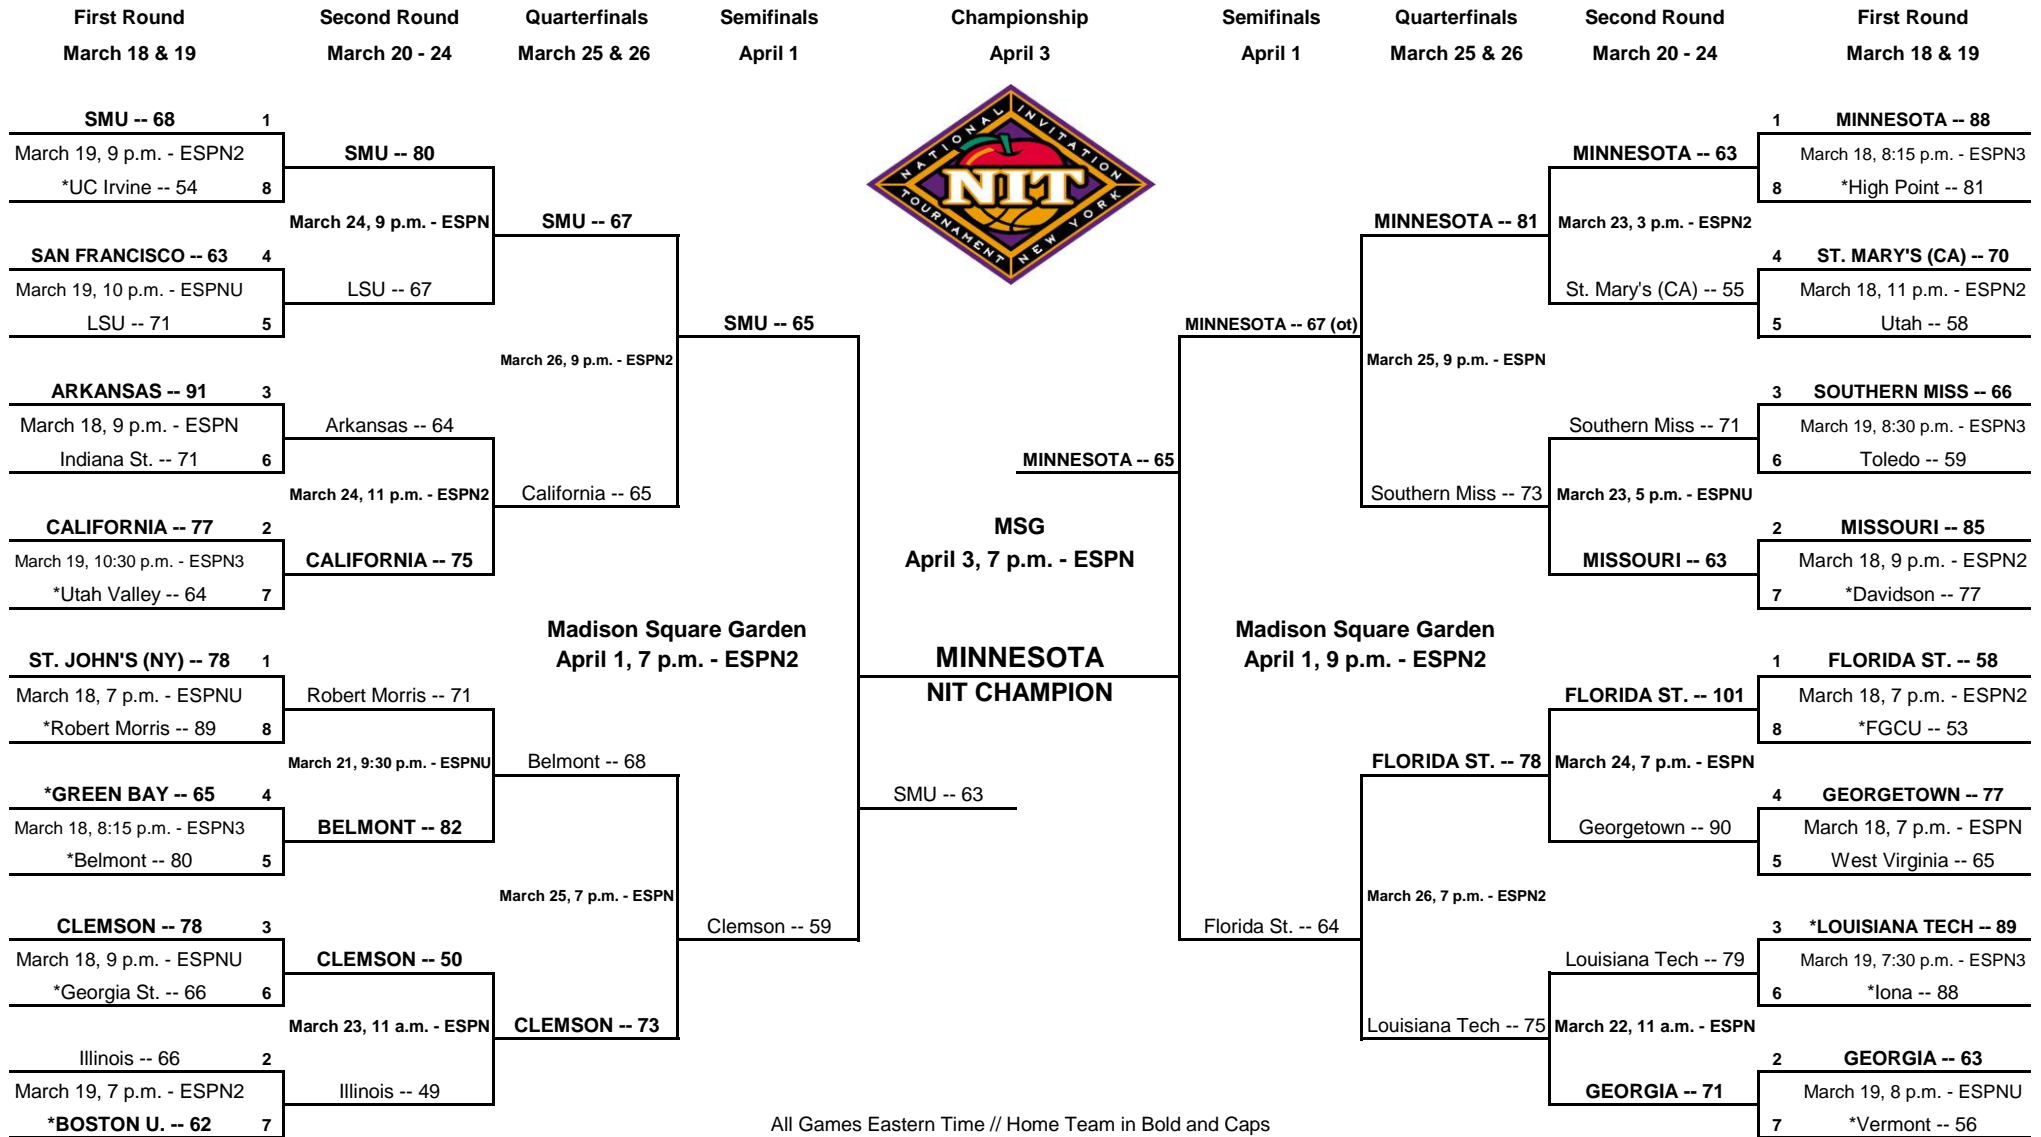

2014 NATIONAL INVITATION TOURNAMENT®

All Games Eastern Time // Home Team in Bold and Caps
 *Automatic Qualifiers - Regular Season Conference Champions