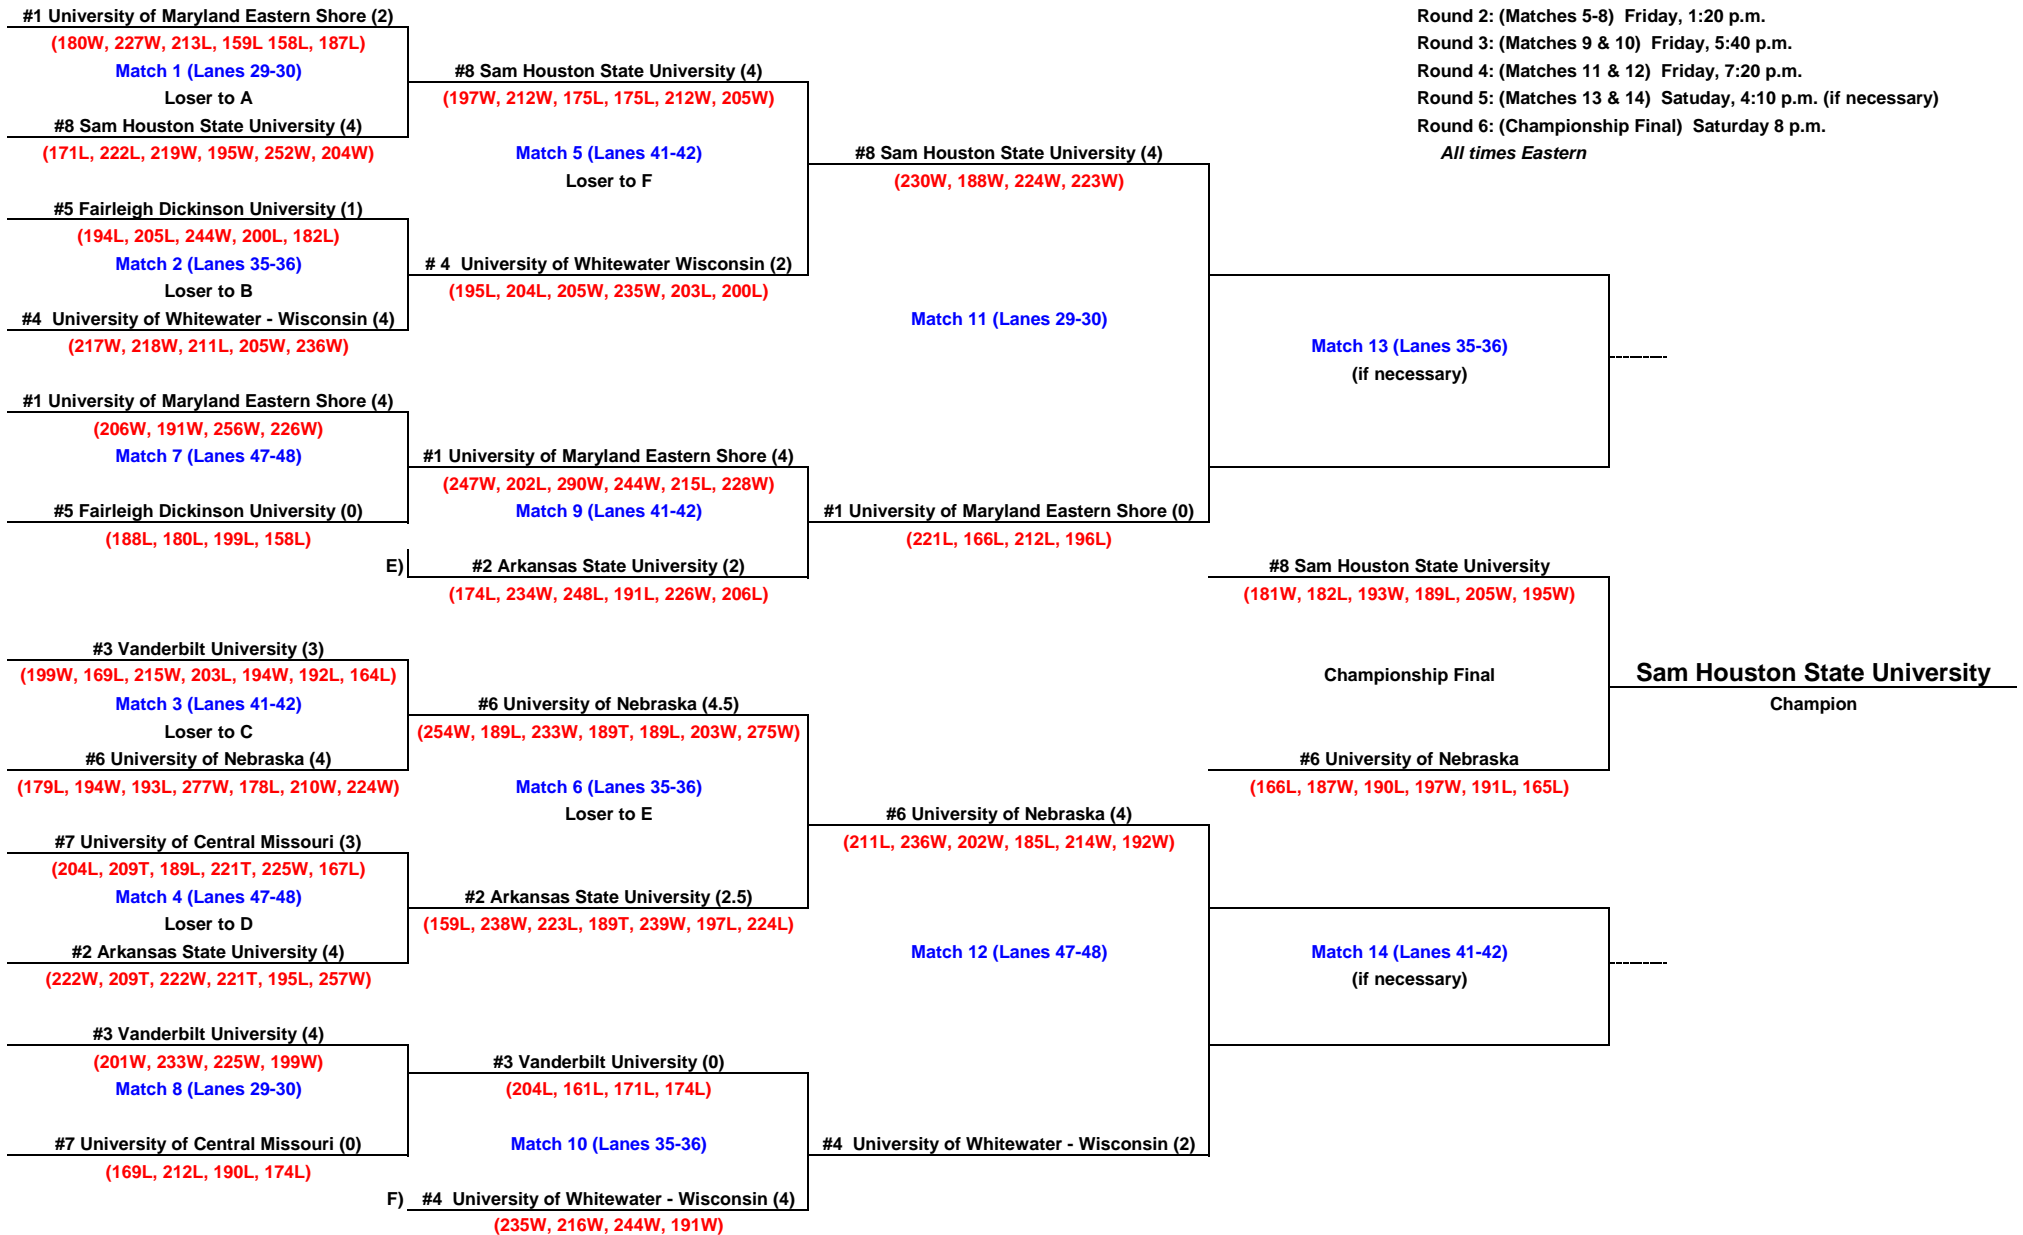

2014 NCAA WOMEN'S BOWLING CHAMPIONSHIP

*Note: The NCAA Women's Bowling Committee reserves the right to revise the schedule (i.e., match times) when necessary.
 All matches will be webcast live via www.ncaa.com
 A live broadcast of the championship finals will air on ESPNU Saturday, April 12 at 8 p.m. Eastern time.
 1. If the winner of Match 9 defeats the winner of Match 5, then Match 13 is necessary.
 2. If the winner of Match 10 defeats the winner of Match 6, then Match 14 is necessary.